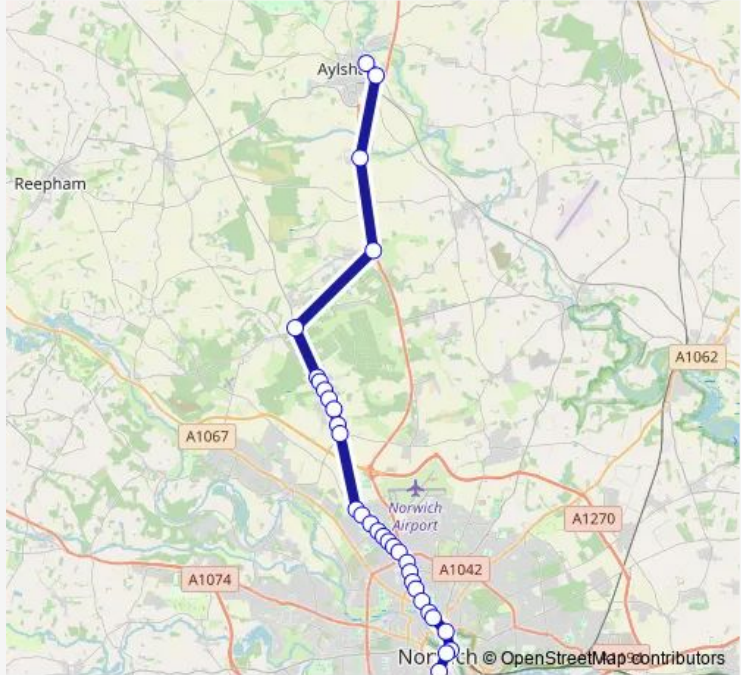

Bus 43A Holt - Reepham - Norwich

[Go to website](#)

**Direction**  
 High School — Bus Station  
 31 stops  
[Open route schedule](#)

- High School
- Bure Meadows
- The Green
- Town Corner
- Short-thorn Road
- Sandy Lane
- Pinelands Ind Estate
- Brickmakers
- Bus Shelter
- Corner Lane
- Dog Lane
- Church Street
- medical centre
- Bernham Road
- Wood View Road
- Meadow Way
- Berkley Close
- Hastings Avenue
- Heather Avenue
- Merchant Way
- The Boundary

Route schedule  
 High School — Bus Station

Monday	15:35
Tuesday	15:35
Wednesday	15:35
Thursday	15:35
Friday	15:35
Saturday	—
Sunday	—

Route info  
 Direction: High School  
 Stops: 31  
 Trip Duration: 0 hour 55 min

■ 43A — Holt - Reepham - Norwich **BusMaps**

Mile Cross Road

Mecca Bingo

Half Mile Road

Penn Grove

Drayton Road

Wingfield Road

Anglia Square

## Route info

Direction: Bus Station

Stops: 30

Trip Duration: 1 hour 0 min

Short-thorn Road

Town Corner

The Green

Bure Meadows