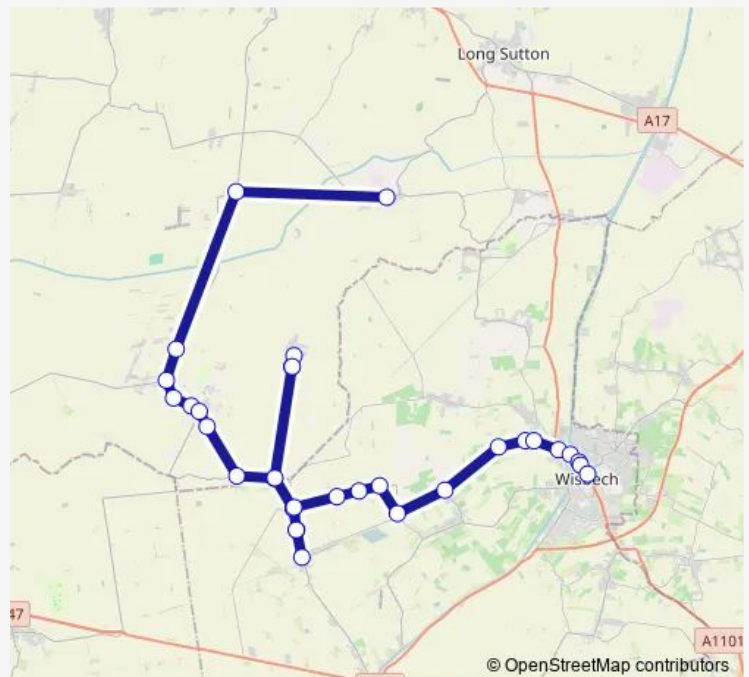

Thursday 09:15

Friday —

Saturday —

Sunday —

Route info

Direction: St James's Church

Stops: 32

Trip Duration: 1 hour 15 min

43A — Sutton St James - Wisbech

Elbow Lane

Garden Centre

Station Road

May's Lane

Foot Bridge

Leverington Common

Leverington Road

Peckover School

Asda Superstore

North End

Horse Fair Bus Station

Direction

Horse Fair Bus Station — St James's Church

32 stops

[Open route schedule](#)

Saturday —

Sunday —

Route info

Direction: Horse Fair Bus Station

Stops: 32

Trip Duration: 1 hour 15 min

Memorial Hall

West Drove North