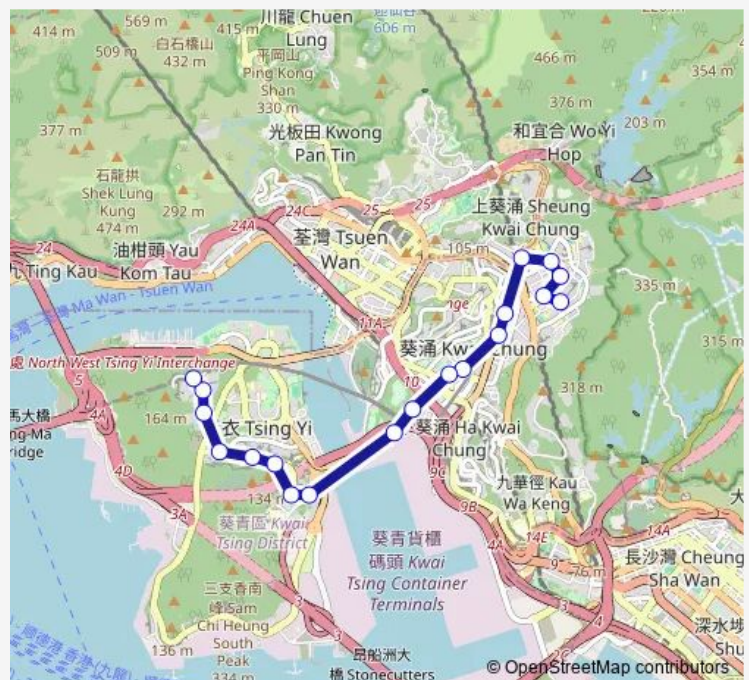

Route schedule

[Kmb] Shek LEI (TAI Loong Street) BUS Terminus — [Kmb+Ctb] Cheung Wang BUS Terminus/
Cheung Wang Estate|[Kmb] Cheung Wang BUS Terminus

Monday	06:00-20:30
Tuesday	06:00-20:30
Wednesday	06:00-20:30
Thursday	06:00-20:30
Friday	06:00-20:30
Saturday	06:00-20:30
Sunday	06:00-23:06

Route info

Direction: [Kmb] Shek LEI (TAI Loong Street) BUS Terminus

Stops: 19

Trip Duration: 0 hour 31 min

[Kmb+Ctb] Ching Shing Court/
Ching Shing Court,
Ching Hong Road|[Kmb] Ching Shing Court|[Lwb] Ching
Shing Court

Thursday 06:00-19:30

Friday 06:00-19:30

Saturday 06:00-18:00

Sunday 06:00

Route info

Direction: [Kmb+Ctb] Cheung Wang BUS Terminus/
Cheung Wang Estate|[Kmb] Cheung Wang BUS Terminus

Stops: 18

Trip Duration: 0 hour 31 min