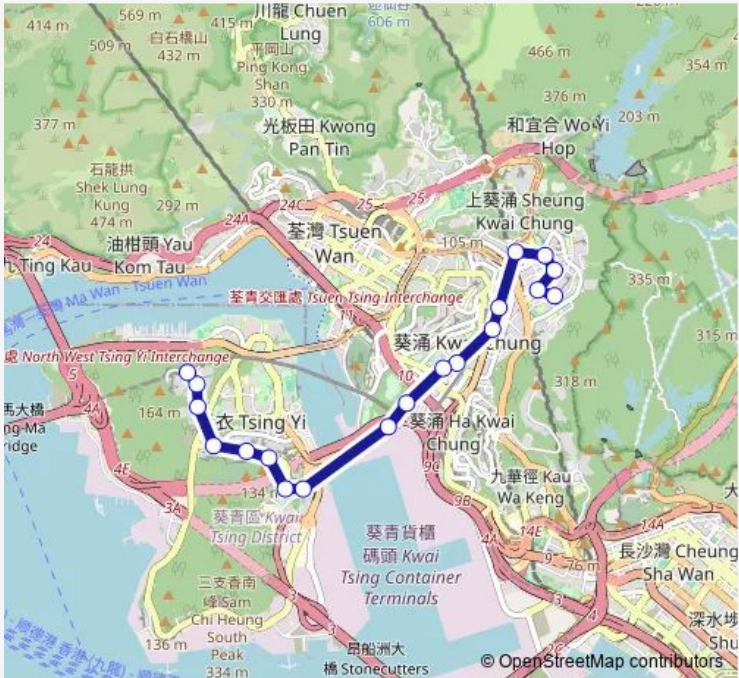

Route schedule
 [Kmb] Shek LEI (TAI Loong Street) BUS Terminus —
 [Kmb+Ctb] Cheung Wang BUS Terminus/
Cheung Wang Estate|[Kmb] Cheung Wang BUS Terminus

Monday	06:00-20:30
Tuesday	06:00-20:30
Wednesday	06:00-20:30
Thursday	06:00-20:30
Friday	06:00-20:30
Saturday	06:00-20:30
Sunday	06:00-23:06

Route info

Direction: [Kmb] Shek LEI (TAI Loong Street) BUS Terminus

Stops: 19

Trip Duration: 0 hour 34 min

[Kmb+Ctb] Ching Shing Court/
Ching Shing Court,
Ching Hong Road|[Kmb] Ching Shing Court|[Lwb] Ching
Shing Court

Thursday 06:00-19:30

Friday 06:00-19:30

Saturday 06:00-18:00

Sunday 06:00

Route info

Direction: [Kmb+Ctb] Cheung Wang BUS Terminus/
Cheung Wang Estate|[Kmb] Cheung Wang BUS Terminus

Stops: 18

Trip Duration: 0 hour 34 min