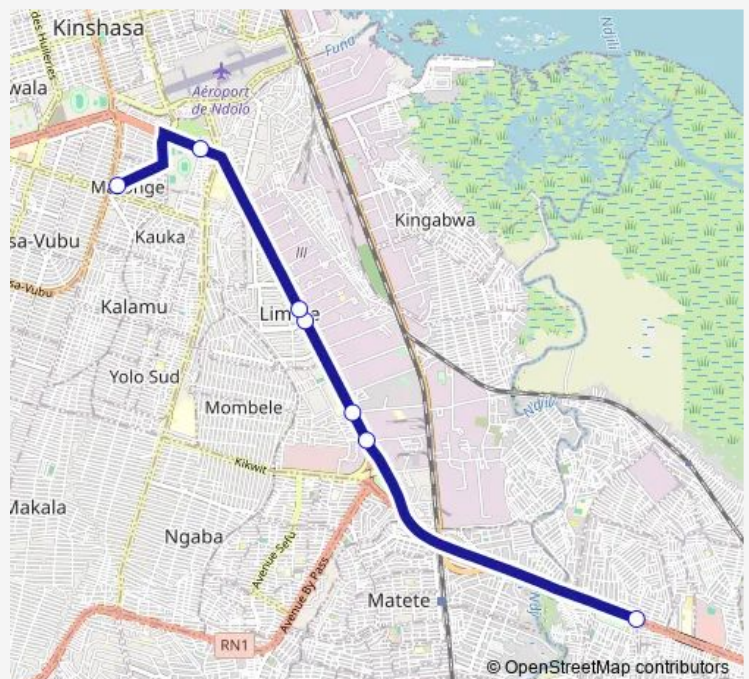

## Bus Victoire\_TO \_ Ndjili Quartier 1

[Go to website](#)

### Direction

unknown — unknown

2 stops

[Open route schedule](#)

unknown

unknown

### Route schedule

unknown — unknown

Monday 15:54

Tuesday 15:54

Wednesday 15:54

Thursday 15:54

Friday 15:54

Saturday —

### Route info

Direction: unknown

Stops: 2

Trip Duration: 0 hour 22 min

Victoire\_TO \_ Ndjili Quartier 1

**Direction**

unknown — unknown

7 stops