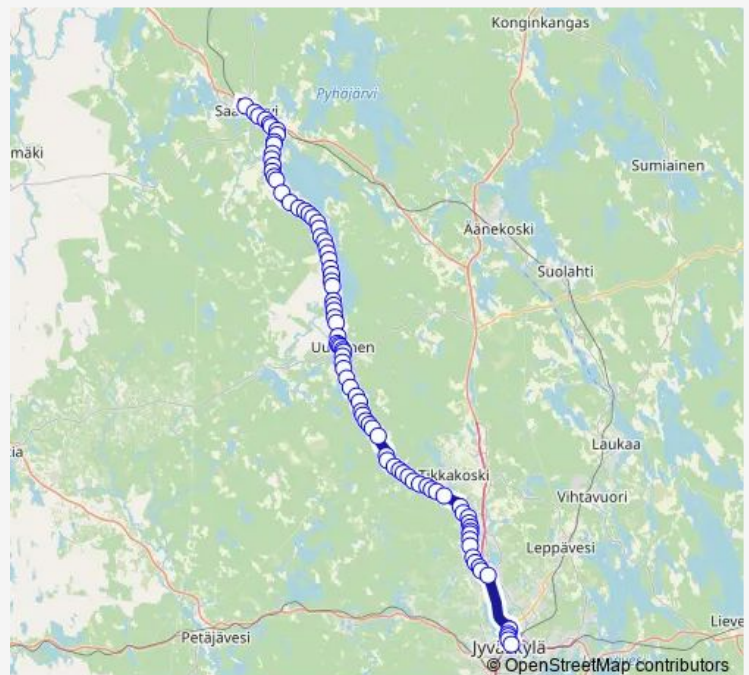

Bus Saarijärvi - Jyväskylä Matkakeskus

[Go to website](#)

Direction

Saarijärvi — Jyväskylä Matkakeskus

90 stops

[Open route schedule](#)

Saarijärvi

Vanha Pappila I

Ranta-Esso I Saarijärvi

Pajulampi I

Pajumäki I

Sara-aho th I

Sara-ahontie E

Voudinniemi E

Uuraistentie 126 E

Kotiniemenpolku E

Biotalouskampus E

Majakoski E

Tarvaala koulu E

Uuraistentie 420 E

Metsäkallio th E

Kantoaho E

Haapaniemi E

Luotola E

Mäentauksentie E

Laiha E

Männikönmäki E

Route schedule

Saarijärvi — Jyväskylä Matkakeskus

Monday 16:40

Tuesday 16:40

Wednesday 16:40

Thursday 16:40

Friday 16:40

Saturday —

Sunday —

Route info

Direction: Saarijärvi

Stops: 90

Trip Duration: 1 hour 20 min

■ Saarijärvi - Jyväskylä Matkakeskus

BusMaps