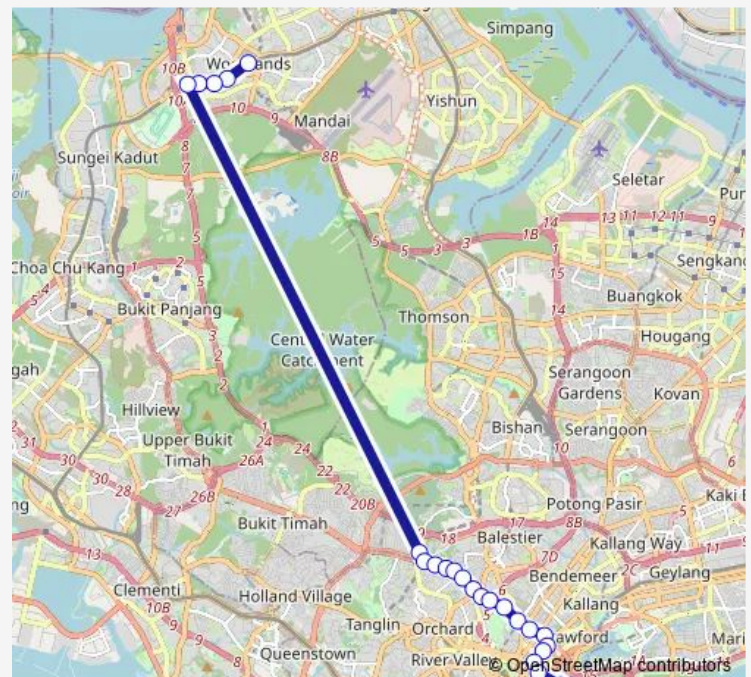

### Route schedule

Woodlands Int — Marina Ctr Ter

Monday 06:00

Tuesday 06:00

Wednesday 06:00

Thursday 06:00

Friday 06:00

Saturday 06:00

### Route info

Direction: Woodlands Int

Stops: 24

Trip Duration: 1 hour 36 min

960e

BusMaps

Raffles Hotel

Promenade Stn/Pan Pacific

Marina Ctr Ter

**Direction**

Marina Ctr Ter — Woodlands Int

24 stops

[Open route schedule](#)

Marina Ctr Ter

AFT S'Pore Flyer

The Float @ Marina Bay