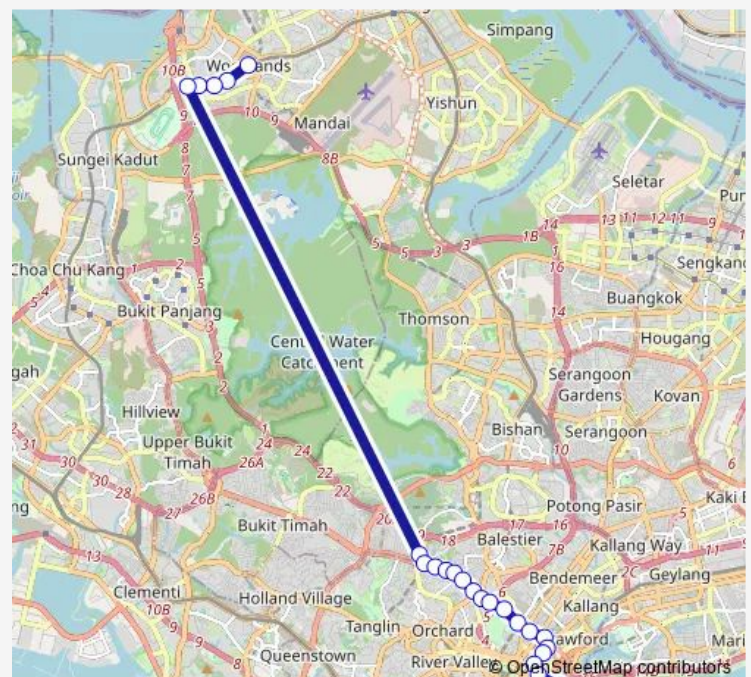

### Route schedule

Woodlands Int — Marina Ctr Ter

Monday 06:00

Tuesday 06:00

Wednesday 06:00

Thursday 06:00

Friday 06:00

Saturday 06:00

### Route info

Direction: Woodlands Int

Stops: 24

Trip Duration: 1 hour 36 min

■ 960e

BusMaps

Raffles Hotel

Promenade Stn/Pan Pacific

Marina Ctr Ter

**Direction**

Marina Ctr Ter — Woodlands Int

24 stops

[Open route schedule](#)

Marina Ctr Ter

AFT S'Pore Flyer

The Float @ Marina Bay