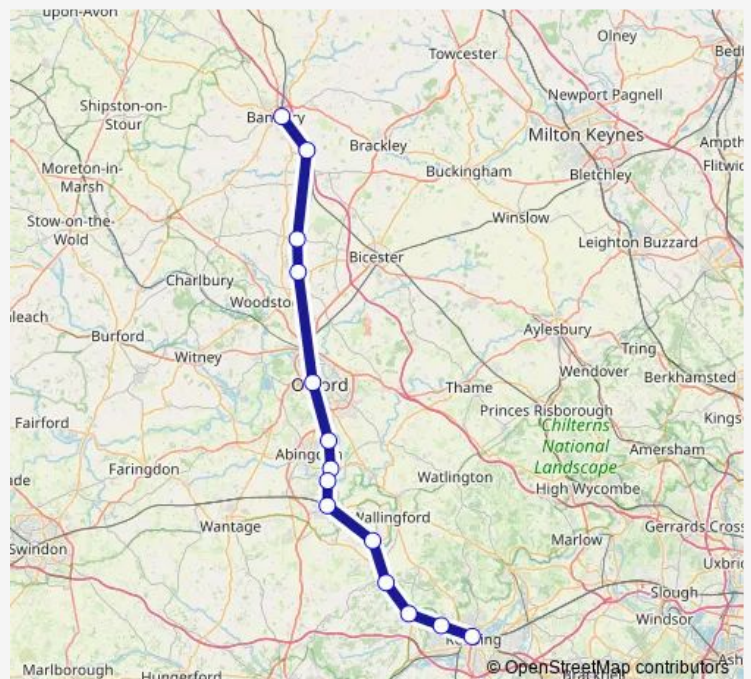

Rail Gw:Ban->Rdg GW train service from BAN to Rdg

[Go to website](#)

Direction

Banbury — Reading

14 stops

[Open route schedule](#)

Banbury

Kings Sutton

Goring & Streatley

Pangbourne

Tilehurst

Reading

Route schedule

Banbury — Reading

Monday 06:04-21:37

Tuesday 06:04-21:37

Wednesday 06:04-21:37

Thursday 06:04-21:37

Friday 06:04-21:37

Saturday —

Sunday —

Route info

Direction: Banbury

Stops: 14

Trip Duration: 1 hour 29 min

■ Gw:Ban->Rdg — GW train service from BAN to Rdg

Gw:Ban->Rdg Rail time schedules and route maps are available in an offline PDF at busmaps.com. Use the busmaps.com website to see live bus times, train schedule or subway schedule, and step-by-step directions for all public transit in West Ilsley