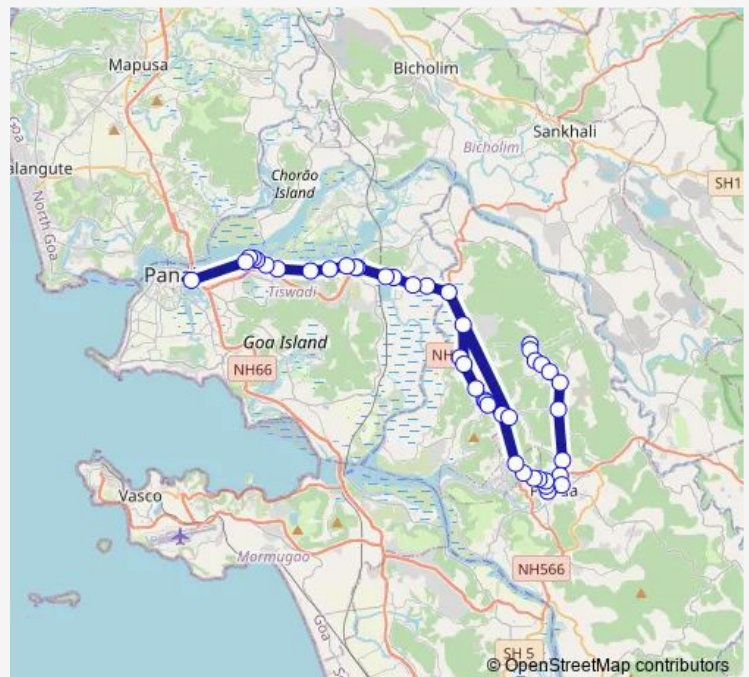

### Route schedule

Keri, Vijaydurga — Panaji KTC Bus Stand

Monday 14:00

Tuesday 14:00

Wednesday 14:00

Thursday 14:00

Friday 14:00

Saturday 14:00

### Route info

Direction: Keri, Vijaydurga

Stops: 43

Trip Duration: 1 hour 45 min

■ PRV120 — Panaji - Vijaydurga via Ponda

Mangeshi Temple

Kundaim

Kundaim Industrial Estate