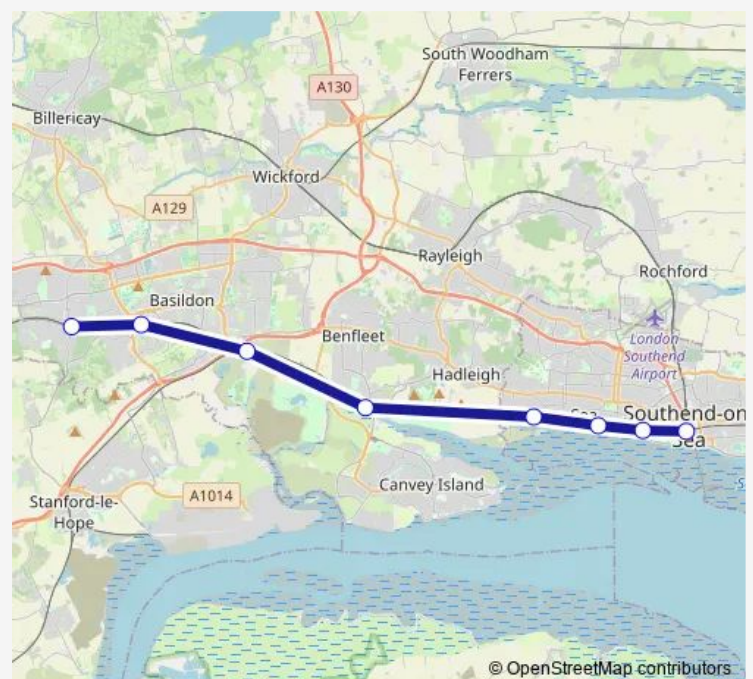

Rail Replacement Bus Service Cc:Soc->Lai CC replacement bus service from SOC to Lai

[Go to website](#)

Direction

Southend Central — Laindon

8 stops

[Open route schedule](#)

Southend Central

Westcliff-on-Sea

Chalkwell

Leigh-on-Sea

Benfleet

Pitsea

Basildon

Laindon

Route schedule

Southend Central — Laindon

Route info

Direction: Southend Central

Stops: 8

Trip Duration: 0 hour 49 min

Cc:Soc->Lai Rail Replacement Bus Service time schedules and route maps are available in an offline PDF at busmaps.com. Use the busmaps.com website to see live bus times, train schedule or subway schedule, and step-by-step directions for all public transit in Southend-on-Sea