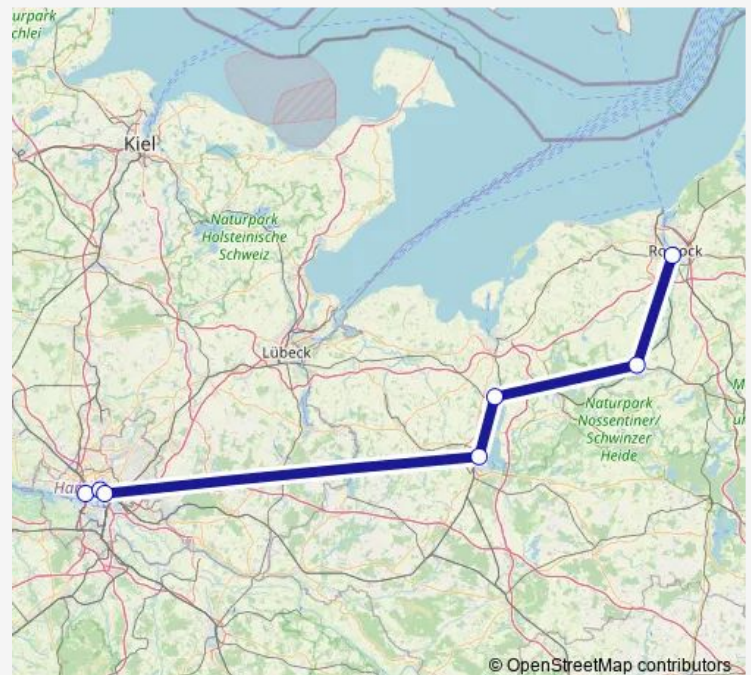

Rail IC 2188

[Go to website](#)**Direction**

Hamburg-Harburg — Rostock Hbf

6 stops

[Open route schedule](#)

Hamburg-Harburg

Hamburg-Bergedorf

Schwerin Hbf

Bad Kleinen

Bützow

Rostock Hbf

Route schedule

Hamburg-Harburg — Rostock Hbf

Monday	—
Tuesday	—
Wednesday	—
Thursday	19:35
Friday	—
Saturday	—
Sunday	—

Route info

Direction: Hamburg-Harburg

Stops: 6

Trip Duration: 1 hour 58 min

■ IC 2188

BusMaps

Direction

Hamburg-Altona — Rostock Hbf

7 stops

[Open route schedule](#)

Hamburg-Altona

Hamburg Dammtor

Hamburg Hbf

Schwerin Hbf

Bad Kleinen

Bützow

Rostock Hbf

Route schedule