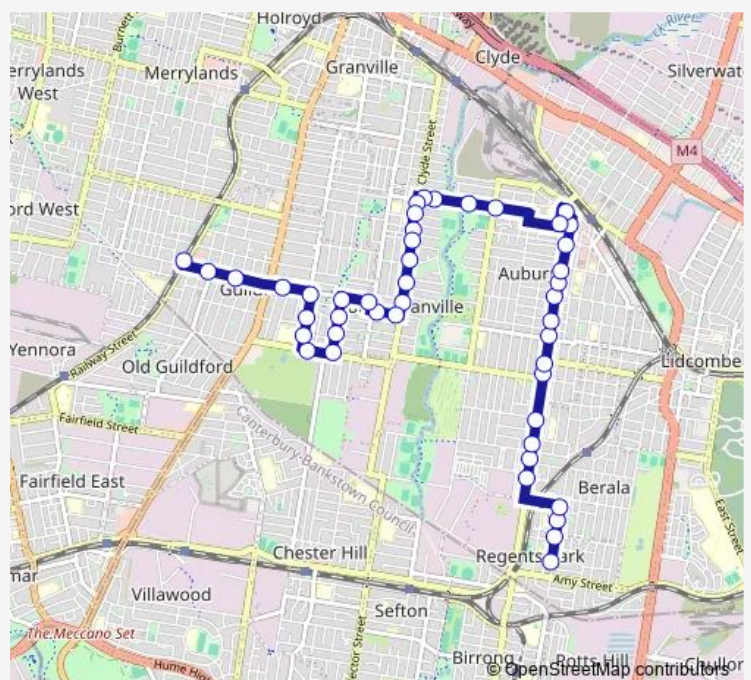

Auburn Trinity Catholic College, Alice St

Mona St At Chisholm Rd

Mona Park, Mona St

Route schedule

Kingsland Rd Opp Wyatt Av — Guildford Station, Railway St

Monday 15:16

Tuesday 15:16

Wednesday 15:16

Thursday 15:16

Friday 15:16

Saturday —

Sunday —

Route info

Direction: Kingsland Rd Opp Wyatt Av

Stops: 45

Trip Duration: 0 hour 46 min

S581 — Regents Park to Guildford via Auburn

150 Mona St

Mona St Before Clyde St

Clyde St At Banksia St

Clyde St At Boronia St

Clyde St At Mons St

Clyde St Before Brussels St

South Granville Community Centre, Clyde St

Clyde St After Dixmude St

Clyde St At Ostend St

Chiswick Rd Opp Chiswick Park

Chiswick Rd Before Blaxcell St

Guildford Rd At Blaxcell St

Robertson St After Guildford Rd

Robertson St Opp Caroline St

Robertson St At Churchill St