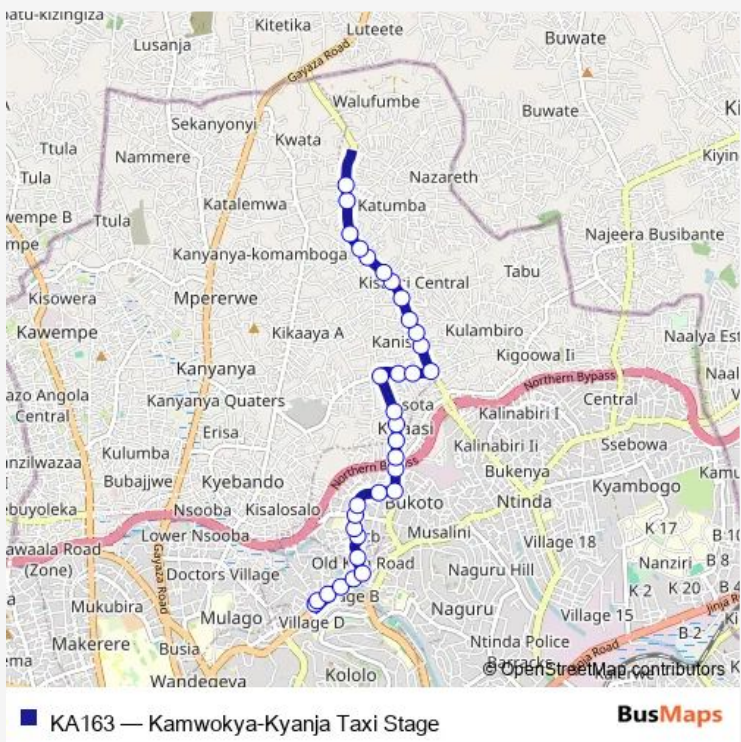

# Bus KA163 Kamwokya-Kyanja Taxi Stage

[Go to website](#)

**Direction**  
Kensington Boulevard — Dmark Mobile  
32 stops  
[Open route schedule](#)

- Kensington Boulevard
- Prime Petrol Station (Kisaasi Rd)
- Sir Apollo Kagwa Primary School
- Manchester
- Roy Medical Centre
- Ngeye House
- Step By Step Infant School
- Ndundu Complex
- Oakwood Pharmacy
- Kampala Academy Primary School
- Satellite Hotel - Mojesu Supermarket
- Kisaasi
- Teletubbies Infant School
- Star Service
- Bytrust Petrol Station (Bukoto-kisasi Roundabout)
- Mariam High School
- Kisaasi College School
- Kisaasi Ssebagaka (Kikulu Rd Jct)
- Bukoto Rd - Kisota Rd Jct
- Dawn Children Centre
- Bukoto (Moyo Close Jct)

Route schedule  
Kensington Boulevard — Dmark Mobile

Monday	06:30-19:00
Tuesday	06:30-19:00
Wednesday	06:30-19:00
Thursday	06:30-19:00
Friday	06:30-19:00
Saturday	06:30-19:00
Sunday	06:30-19:00

Route info  
Direction: Kensington Boulevard  
Stops: 32  
Trip Duration: 0 hour 35 min

## Direction

Kamwokya (Old Kira Rd) — Kensington Boulevard

33 stops

[Open route schedule](#)

Kamwokya (Old Kira Rd)

Centenary Point (Old Kira Rd)

Kamwokya Centre

Rpide Microfinance (Bukoto)

## Route info

Direction: Kamwokya (Old Kira Rd)

Stops: 33

Trip Duration: 0 hour 30 min

Ndundu Complex

Step By Step Infant School

Ngeye House

Roy Medical Centre