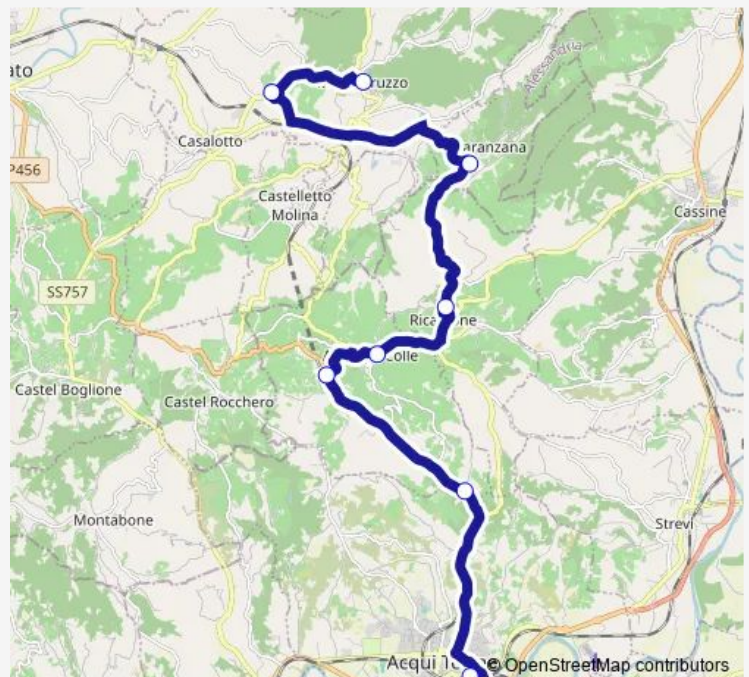

INCROCIO SP 45 SP 45C

RICALDONE

ALICE BEL COLLE

ALICE BEL COLLE - STAZIONE FERROVIARIA

ALICE BEL COLLE - FRAZIONE VALLERANA

ACQUI TERME - MOVICENTRO

Route schedule

MOMBARUZZO — ACQUI TERME - MOVICENTRO

Monday	07:05
Tuesday	07:05
Wednesday	07:05
Thursday	07:05
Friday	07:05
Saturday	07:05
Sunday	—

Route info

Direction: MOMBARUZZO

Stops: 8

Trip Duration: 0 hour 35 min

■ S077 — Acqui T.-Mombaruzzo CON Dev.Ne

BusMaps

Direction

ACQUI TERME - MOVICENTRO — MOMBARUZZO

8 stops

[Open route schedule](#)

ACQUI TERME - MOVICENTRO

ALICE BEL COLLE - FRAZIONE VALLERANA

ALICE BEL COLLE - STAZIONE FERROVIARIA

Route info

Direction: ACQUI TERME - MOVICENTRO

Stops: 8

Trip Duration: 0 hour 35 min

S077 Bus time schedules and route maps are available in an offline PDF at busmaps.com. Use the busmaps.com website to see live bus times, train schedule or subway schedule, and step-by-step directions for all public transit in Alice Bel Colle