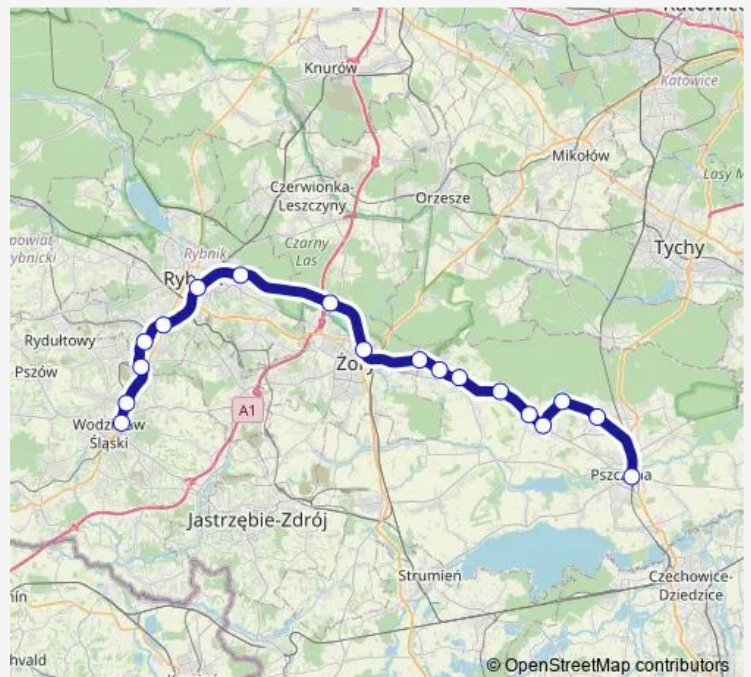

# Rail S72/S71 Pszczyna - Wodzisław Śląski

[Go to website](#)

**Direction**

Pszczyna — Wodzisław Śląski

18 stops

[Open route schedule](#)

Pszczyna

Pszczyna Czarków

Szczyrkowice

Rybnik Piaski

Rybnik

Rybnik Towarowy

Rybnik Rymer

Radlin Obszary

Wodzisław Śląski Radlin

Wodzisław Śląski

**Route schedule**

Pszczyna — Wodzisław Śląski

Monday 05:13-16:35

Tuesday 05:13-16:35

Wednesday 05:13-16:35

Thursday 05:13-16:35

Friday 05:13-16:35

Saturday 05:15-16:35

Sunday 05:15-16:35

**Route info**

Direction: Pszczyna

Stops: 18

Trip Duration: 1 hour 42 min

S72/S71 — Pszczyna - Wodzisław Śląski

S72/S71 Rail time schedules and route maps are available in an offline PDF at [busmaps.com](https://busmaps.com). Use the [busmaps.com](https://busmaps.com) website to see live bus times, train schedule or subway schedule, and step-by-step directions for all public transit in Pszczyna