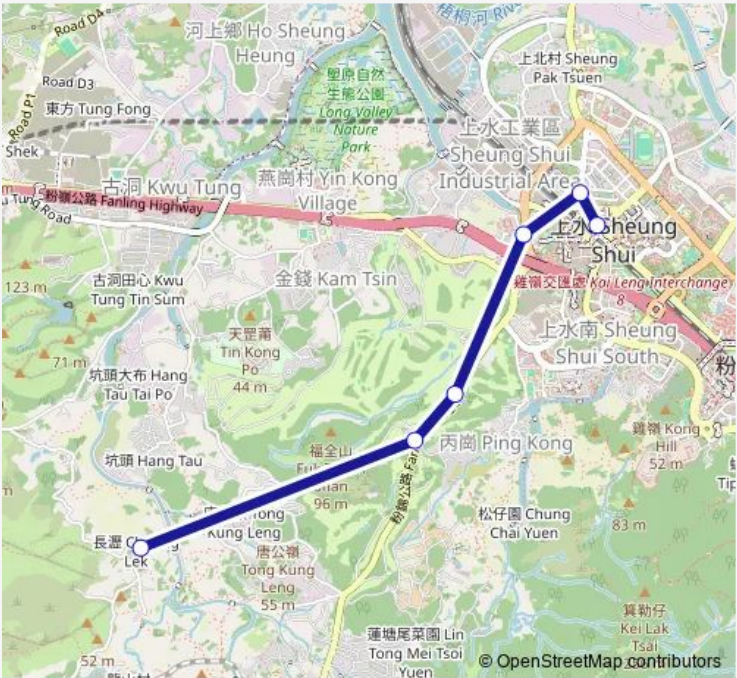

**Bus 57K Sheung Shui Station Public Light BUS Terminus -
Fanling (Tong Kung Leng) Minibus Terminus**

[Go to website](#)

Direction
**FANLING (TONG KUNG LENG) MINIBUS TERMINUS —
 Sheung Shui Station Public Light BUS Terminus|Sheung
 Shui Station Public Light BUS Terminus**
 6 stops
[Open route schedule](#)

Route info
 Direction: FANLING (TONG KUNG LENG) MINIBUS TER-
MINUS
 Stops: 6
 Trip Duration: 0 hour 16 min

**57K — Sheung Shui Station Public Light BUS Terminus -
Fanling (Tong Kung Leng) Minibus Terminus** **BusMaps**

Monday 06:00-20:00

Tuesday 06:00-20:00

Wednesday 06:00-20:00

Thursday 06:00-20:00

Friday 06:00-20:00

Saturday 06:00-20:00

Sunday 06:00-20:00

Route info

Direction: SHEUNG SHUI STATION PUBLIC LIGHT BUS TERMINUS

Stops: 6

Trip Duration: 0 hour 16 min

57K Bus time schedules and route maps are available in an offline PDF at busmaps.com. Use the busmaps.com website to see live bus times, train schedule or subway schedule, and step-by-step directions for all public transit in Tai Po