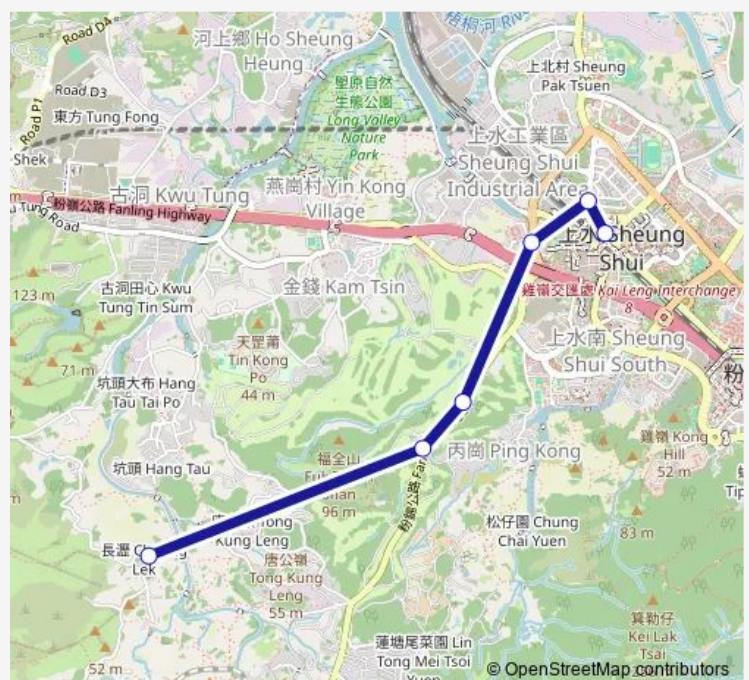

### Route info

Direction: Fanling (Tong Kung Leng) Minibus Terminus

Stops: 6

Trip Duration: 0 hour 16 min

### Route info

Direction: Sheung Shui Station Public Light BUS Terminus

Stops: 6

Trip Duration: 0 hour 16 min

57k Bus time schedules and route maps are available in an offline PDF at busmaps.com. Use the busmaps.com website to see live bus times, train schedule or subway schedule, and step-by-step directions for all public transit in Tai Po