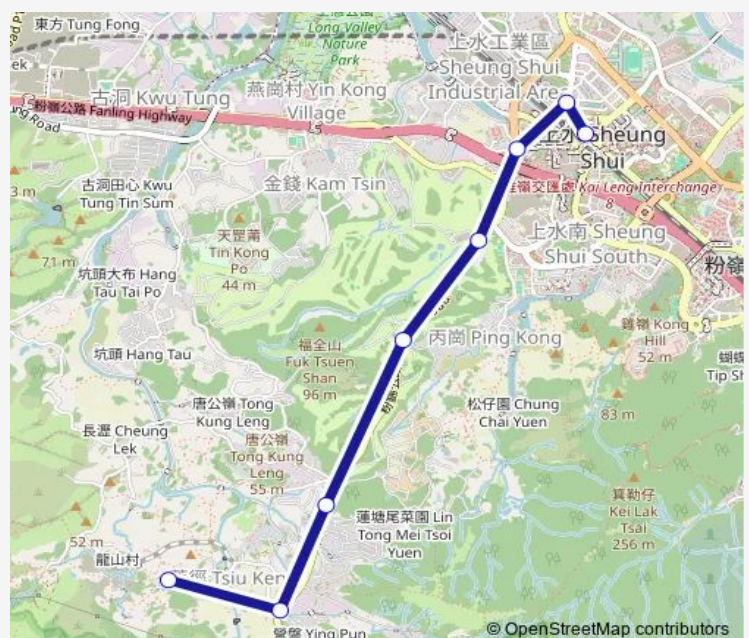

8 stops

[Open route schedule](#)

Sheung Shui Station Public Light BUS Terminus|Sheung Shui Station Public Light BUS Terminus

SAN FUNG AVENUE, NEAR SHEK WU HUI POST OFFICE

PO SHEK WU ROAD, NEAR CHOI NGAN HOUSE, CHOI PO COURT

FAN KAM ROAD, NEAR HONG KONG GOLF CLUB

FAN KAM ROAD, NEAR ON PO TSUEN

FAN KAM ROAD, NEAR THE GREEN

FAN KAM ROAD, NEAR VILLA DE LA GOLFE

TSIU KENG ROAD, NEAR PANG ANCESTRAL HALL

Route schedule

Sheung Shui Station Public Light BUS Terminus|Sheung Shui Station Public Light BUS Terminus — TSIU KENG ROAD, NEAR PANG ANCESTRAL HALL

Monday	06:00-09:00
Tuesday	06:00-09:00
Wednesday	06:00-09:00
Thursday	06:00-09:00
Friday	06:00-09:00
Saturday	06:00-09:00
Sunday	06:00-09:00

Route info

Direction: Sheung Shui Station Public Light BUS Terminus|Sheung Shui Station Public Light BUS Terminus

Stops: 8

Trip Duration: 0 hour 15 min

Direction

TSIU KENG ROAD, NEAR PANG ANCESTRAL HALL —
Sheung Shui Station Public Light BUS Terminus|Sheung
Shui Station Public Light BUS Terminus

8 stops

[Open route schedule](#)