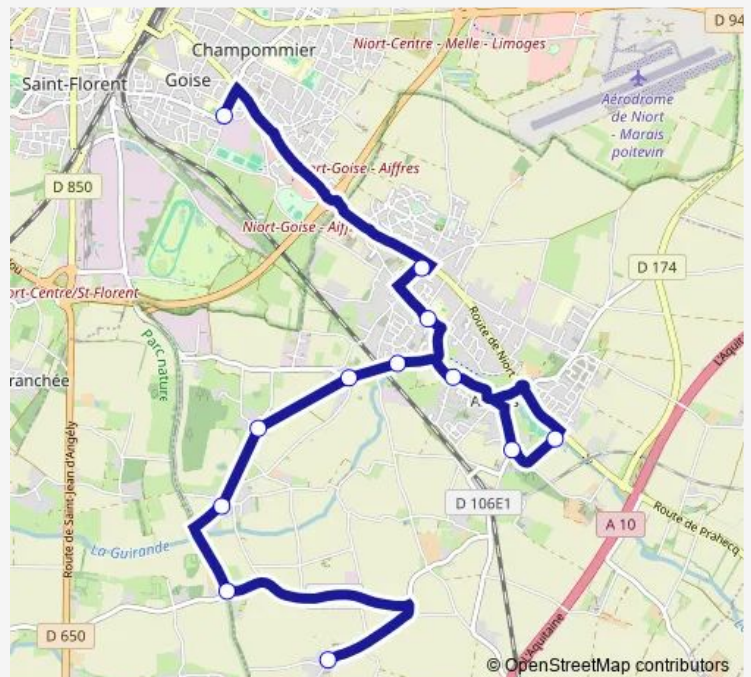

Direction

Baguillon — College Philippe DE Commynes

12 stops

[Open route schedule](#)

Baguillon

Pied Blanc

BAS Maire

Haut Maire

Route schedule

Baguillon — College Philippe DE Commynes

Monday 07:23

Tuesday 07:23

Wednesday 07:23

Thursday 07:23

Friday 07:23

Saturday —

Sunday —

Route info

Direction: Baguillon

Stops: 12

Trip Duration: 0 hour 42 min

A135 Bus time schedules and route maps are available in an offline PDF at busmaps.com. Use the busmaps.com website to see live bus times, train schedule or subway schedule, and step-by-step directions for all public transit in Niort