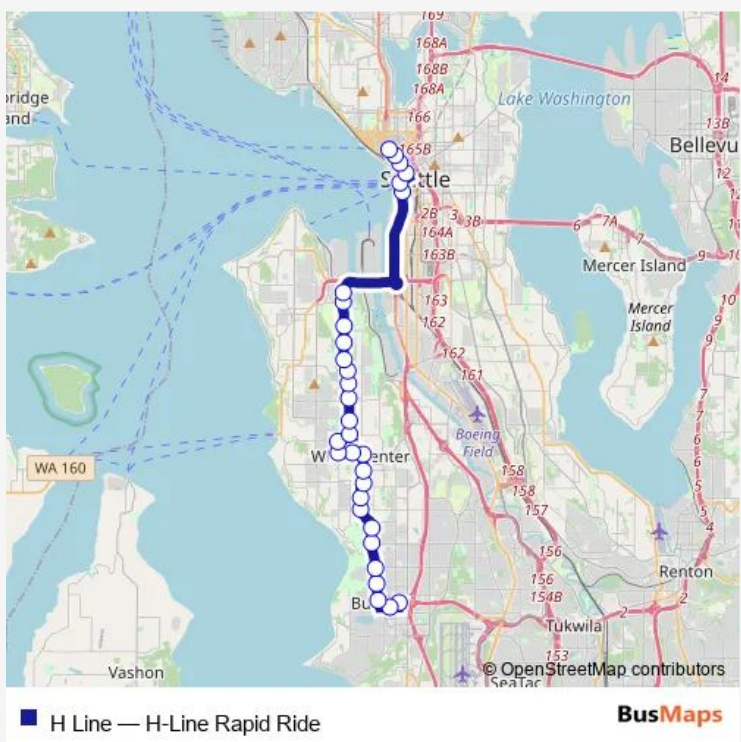

Bus H Line H-Line Rapid Ride

[Go to website](#)

**Direction**  
 3rd Ave & Virginia St — Burien Transit Center - Bay 4  
 31 stops  
[Open route schedule](#)

- 3rd Ave & Virginia St
- 3rd Ave & Pike St
- 3rd Ave & Seneca St
- 3rd Ave & Columbia St
- Columbia St & Alaskan Way
- Alaskan Way S & S Jackson St
- Delridge Way SW & SW Andover St
- Delridge Way SW & SW Genesee St
- Delridge Way SW & SW Hudson St
- Delridge Way SW & SW Findlay St
- Delridge Way SW & SW Graham St
- Delridge Way SW & SW Holly St
- Delridge Way SW & SW Myrtle St
- Delridge Way SW & SW Holden St
- Delridge Way SW & SW Thistle St
- Delridge Way SW & SW Henderson St
- SW Barton St & 25th Ave SW - Bay 3
- SW Roxbury St & 26th Ave Sw
- SW Roxbury St & 20th Ave Sw
- 15th Ave SW & SW Roxbury St - Bay 1
- 15th Ave SW & SW 102nd St

Route schedule  
 3rd Ave & Virginia St — Burien Transit Center - Bay 4

Monday	03:00-02:09 <sup>+1</sup>
Tuesday	03:12-02:09 <sup>+1</sup>
Wednesday	03:12
Thursday	05:30-02:09 <sup>+1</sup>
Friday	03:12-02:09 <sup>+1</sup>
Saturday	03:12-02:50 <sup>+1</sup>
Sunday	03:50-02:00 <sup>+1</sup>

Route info  
 Direction: 3rd Ave & Virginia St  
 Stops: 31  
 Trip Duration: 0 hour 49 min

15th Ave SW & SW 107th St

16th Ave SW & SW 112th St

16th Ave SW & SW 116th St

Ambaum Blvd SW & SW 122nd St

Ambaum Blvd SW & SW 128th St

## Route info

Direction: Burien Transit Center - Bay 3

Stops: 31

Trip Duration: 0 hour 44 min

Alaskan Way S & S Jackson St

Alaskan Way & Columbia St

3rd Ave & Madison St

3rd Ave & Union St