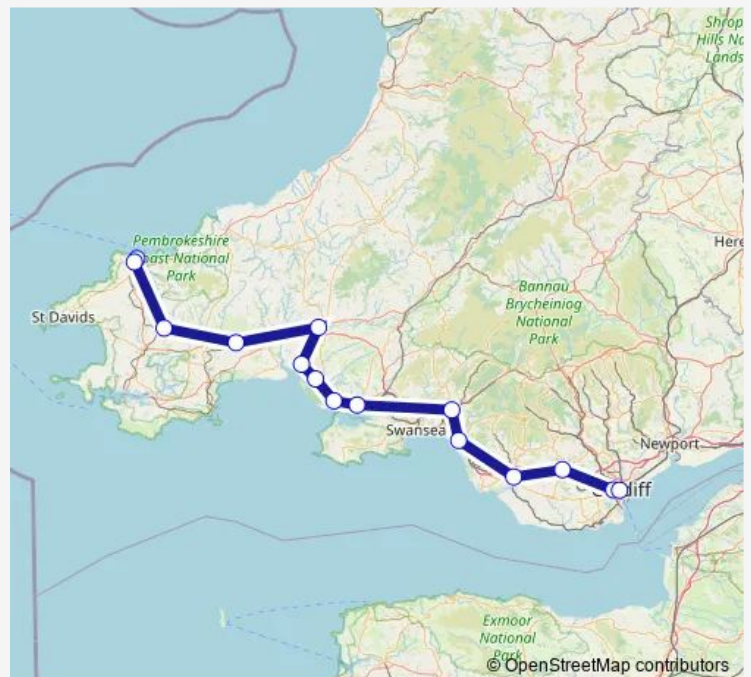

### Route schedule

Fishguard Harbour — Cardiff Central

Monday —

Tuesday —

Wednesday —

Thursday —

Friday —

Saturday 12:41

### Route info

Direction: Fishguard Harbour

Stops: 15

Trip Duration: 2 hour 40 min

■ Aw:Fgh->Cdf — AW train service from FGH to Cdf

## Route info

Direction: Fishguard Harbour

Stops: 14

Trip Duration: 2 hour 37 min