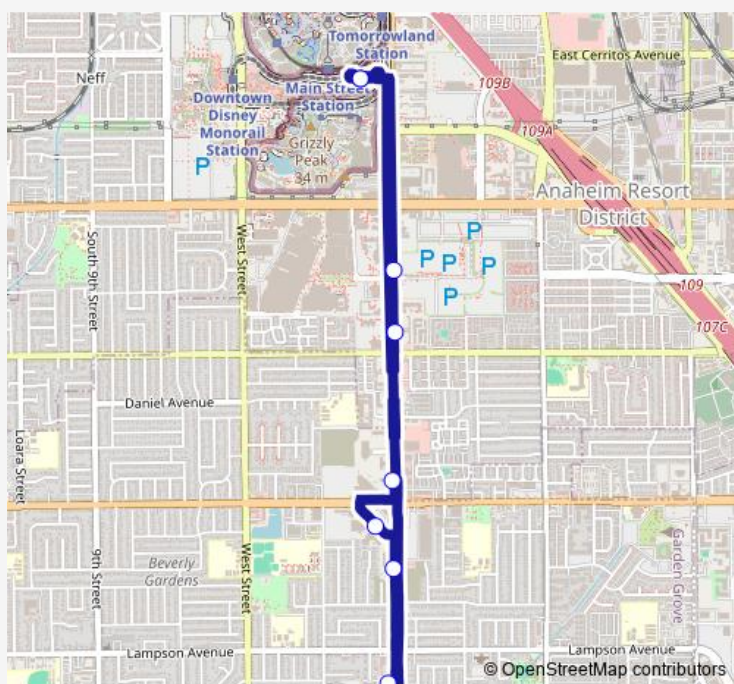

Bus Grove District Line 03 Grove District Line

[Go to website](#)

Direction

Disneyland Main Transportation Center - 03 — Disneyland Main Transportation Center - 03

8 stops

[Open route schedule](#)

Disneyland Main Transportation Center - 03

Route schedule

Disneyland Main Transportation Center - 03 — Disneyland Main Transportation Center - 03

Monday 09:30-24:00

Tuesday 09:30-24:00

Wednesday 09:30-24:00

Thursday 09:30-24:00

Friday 09:30-24:00

Saturday 09:30-24:00

Sunday 09:30-24:00

Route info

Direction: Disneyland Main Transportation Center - 03

Stops: 8

Trip Duration: 0 hour 30 min

Grove District Line — 03 Grove District Line

Direction

Residence Inn Garden Grove — Residence Inn Garden Grove

8 stops

[Open route schedule](#)

Residence Inn Garden Grove

Delta, Marriott & Homewood Suites Gg

Sheraton Garden Grove

Great Wolf Lodge - Garden Grove

Harbor & Orangewood

Harbor NB & Convention Way