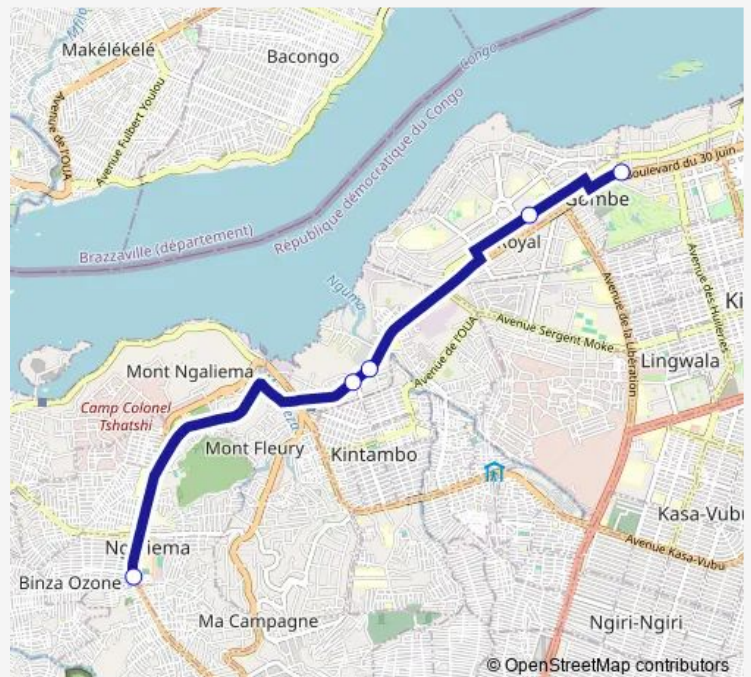

Thursday 16:45

Friday 16:45

Saturday —

Sunday —

Route info

Direction: Unknown

Stops: 5

Trip Duration: 0 hour 31 min