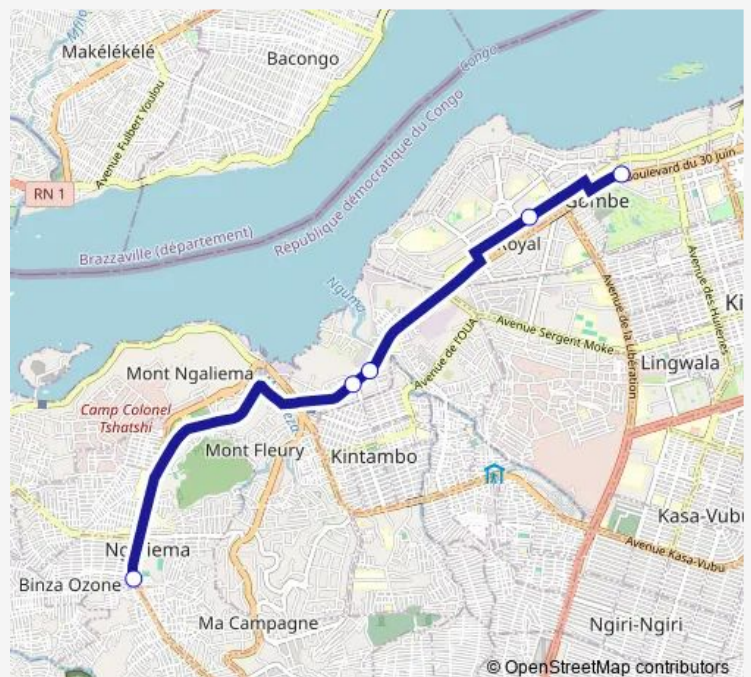

### Direction

Unknown — Unknown

5 stops

[Open route schedule](#)

Unknown

Unknown

Unknown

Unknown

### Route schedule

Unknown — Unknown

Monday 16:45

Tuesday 16:45

Wednesday 16:45

Thursday 16:45

Friday 16:45

Saturday —

### Route info

Direction: Unknown

Stops: 5

Trip Duration: 0 hour 31 min

■ Gombe Ville\_ TO \_ Dgc

Bus time schedules and route maps are available in an offline PDF at [busmaps.com](https://busmaps.com). Use the [busmaps.com](https://busmaps.com) website to see live bus times, train schedule or subway schedule, and step-by-step directions for all public transit in Kinshasa