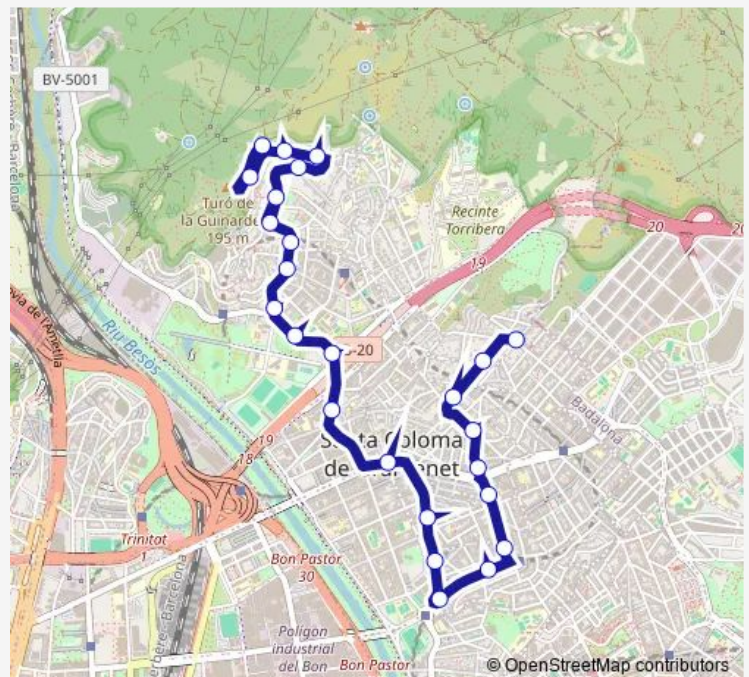

Thursday 04:45-22:45

Friday 04:45-22:45

Saturday 04:45-22:20

Sunday 06:20-22:30

Route info

Direction: Riera Alta

Stops: 25

Trip Duration: 0 hour 34 min

Thursday 04:45-22:15

Friday 04:45-22:15

Saturday 04:45-22:15

Sunday 06:00-22:30

Route info

Direction: Can Franquesa - Centre Cívic

Stops: 34

Trip Duration: 0 hour 49 min