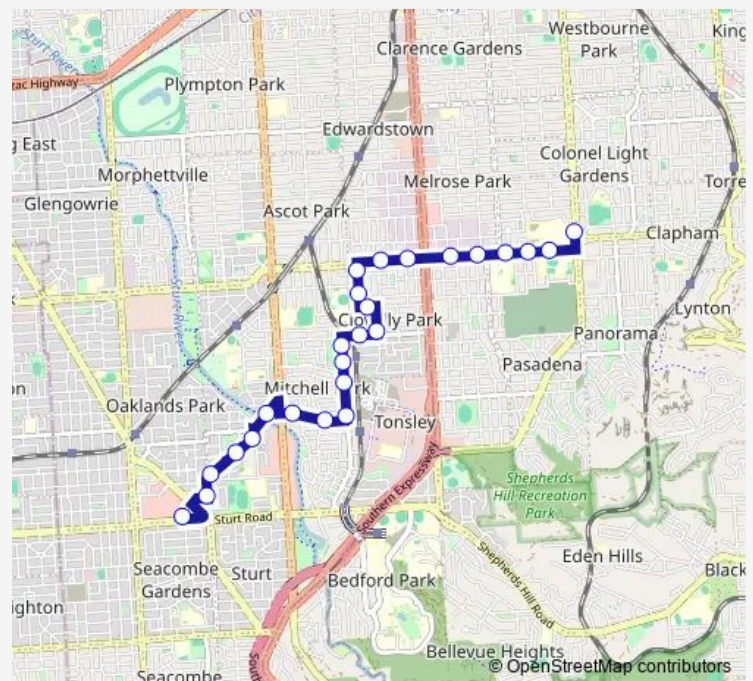

Stop 29 Finnis St - West side

Stop 28 Finnis St - North West side

Stop 27 Finnis St - North West side

Stop 26 Finnis St - West side

Stop 25 Finnis St - North West side

Stop Industrial Alawoona Ave / Marion Rd

Stop 23 English Ave - South side

Stop 22 Beaumont St - West side

Stop 21 Beaumont St - West side

Stop 20D Daws Rd - North side

Stop 20C Daws Rd - North side

Stop 20B Daws Rd - North side

**Route schedule**

Zone A Marion Interchange - North side — Stop 17 Goodwood Rd - West side

Monday	07:15
Tuesday	07:15
Wednesday	07:15
Thursday	07:15
Friday	07:15
Saturday	—
Sunday	—

**Route info**

Direction: Zone A Marion Interchange - North side

Stops: 25

Trip Duration: 0 hour 20 min

INDSTA — Marion Centre Interchange to Bedford Industries

Stop 20A Daws Rd - North side

Stop School Daws Rd / Perry Ave

Stop School Daws Rd / Oxford Cir

Stop School Daws Rd / Francis St

Stop 17 Goodwood Rd - West side

INDSTA Bus time schedules and route maps are available in an offline PDF at [busmaps.com](https://busmaps.com). Use the [busmaps.com](https://busmaps.com) website to see live bus times, train schedule or subway schedule, and step-by-step directions for all public transit in Mitcham