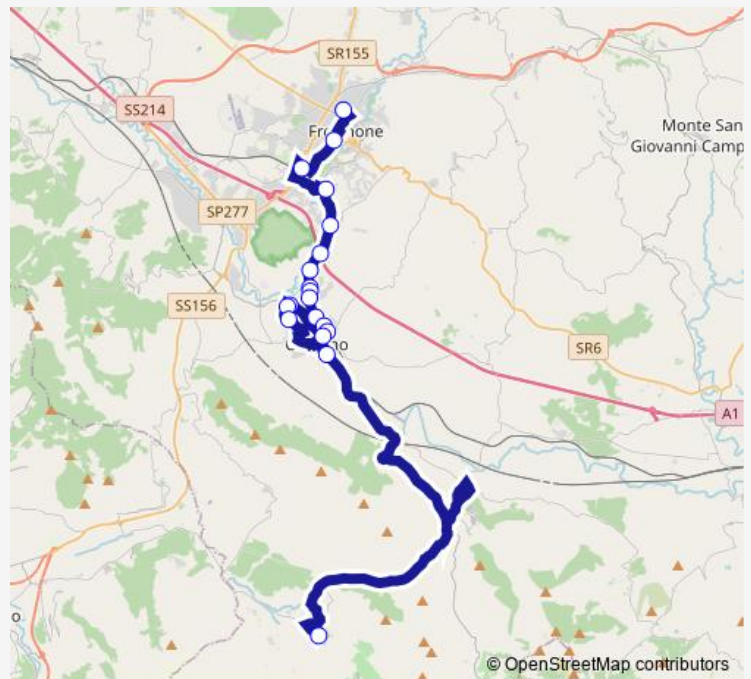

Ceccano | Stazione FS # f3494

Ceccano | Ospedale # f3495

Ceccano | Piazza Berardi # f3496

Ceccano | Via Anime Sante Viale Fabrateria # f15074

Ceccano | Viale Fabrateria Via Anime Sante # f14666

Ceccano | Viale Fabrateria (Liceo) # f14667

Ceccano | Via Gaeta (Istituti) # f5425

Amaseno | Piazza San Rocco # f3687

Route schedule

Frosinone | Via Tiburtina Via Lago Maggiore # f3479 — Amaseno | Piazza San Rocco # f3687

Monday	14:10
Tuesday	14:10
Wednesday	14:10
Thursday	14:10
Friday	14:10
Saturday	—
Sunday	—

Route info

Direction: Frosinone | Via Tiburtina Via Lago Maggiore # f3479

Stops: 19

Trip Duration: 1 hour 5 min

Fr602d — Frosinone - Amaseno # Fr602d

Fr602d Bus time schedules and route maps are available in an offline PDF at busmaps.com. Use the busmaps.com website to see live bus times, train schedule or subway schedule, and step-by-step directions for all public transit in Ceccano

The schedule is provided in the local timezone. Times with "(+1)" indicate departures on the next day.

PDF file created on 2025-04-15

2024 BusMaps.com - All Rights Reserved