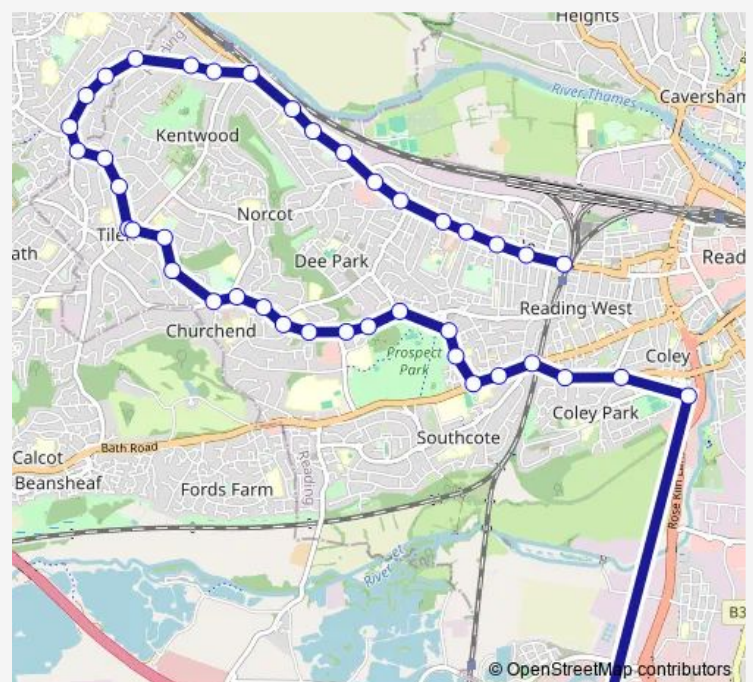

### Route schedule

Reading West Rail Station - Oxford Road — Reading Stadium Bus Park

Monday 10:40-18:40

Tuesday 10:40-18:40

Wednesday 10:40-18:40

Thursday 10:40-18:40

Friday 10:40-18:40

Saturday 10:40

### Route info

Direction: Reading West Rail Station - Oxford Road

Stops: 41

Trip Duration: 0 hour 50 min

F22

BusMaps

Tilehurst Triangle

Alford Close

## Route info

Direction: Reading Stadium Bus Park

Stops: 41

Trip Duration: 0 hour 50 min

Dark Lane Foot

Dell Road

Tring Road Shops

Brooksby Road