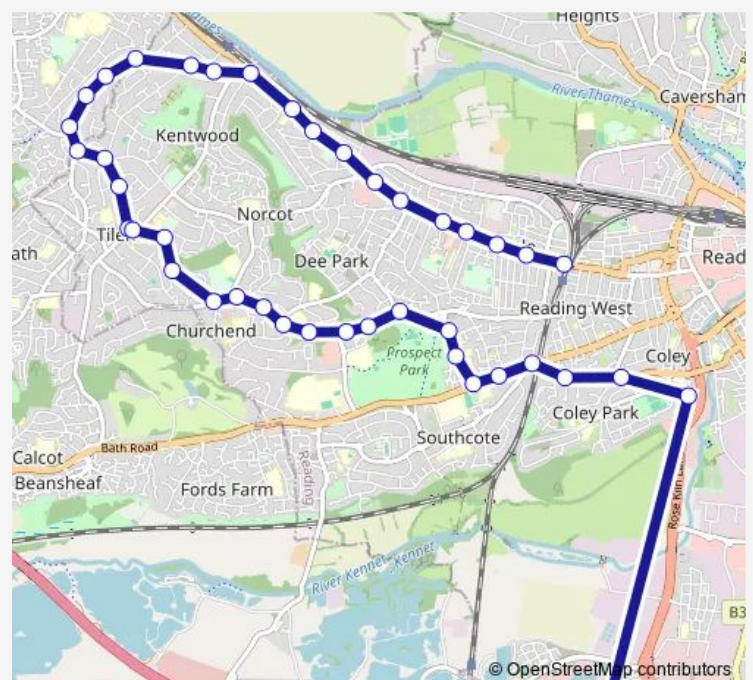

### Route schedule

Reading West Rail Station - Oxford Road — Reading Stadium Bus Park

Monday 18:40

Tuesday 18:40

Wednesday 18:40

Thursday 13:10-18:40

Friday 18:40

Saturday 13:10

### Route info

Direction: Reading West Rail Station - Oxford Road

Stops: 41

Trip Duration: 0 hour 50 min

F22

BusMaps

Tilehurst Triangle

Alford Close

## Route info

Direction: Reading Stadium Bus Park

Stops: 41

Trip Duration: 0 hour 50 min

Dark Lane Foot

Dell Road

Tring Road Shops

Brooksby Road