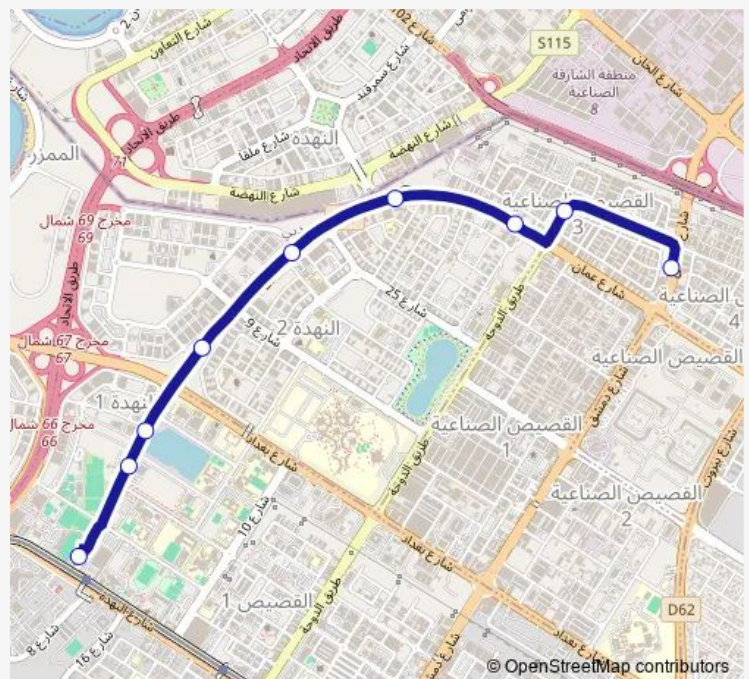

Stadium Bus Station 5

Route schedule

Al Qusais Industrial Area 2 Terminus — Stadium Bus Station 5

Monday	04:35-23:33
Tuesday	04:35-23:33
Wednesday	04:35-23:33
Thursday	04:35-23:33
Friday	04:37-00:40 ⁺¹
Saturday	04:37-23:26
Sunday	06:33-23:36

Route info

Direction: Al Qusais Industrial Area 2 Terminus

Stops: 10

Trip Duration: 0 hour 19 min

F22 — Stadium Bus Stn - Qusais Ind'l Area 4

Direction

Stadium Bus Station 5 — Al Qusais Industrial Area 2
Terminus

9 stops

[Open route schedule](#)

Stadium Bus Station 5

Al Nahda 1, Dewa-1

Al Maaref Private School

NMC Hospital 1

Sahara Center 1

Dubai Carmel School 1

Tuesday 05:05-00:10⁺¹

Wednesday 05:05-00:10⁺¹

Thursday 05:05-00:10⁺¹

Friday 05:05-01:08⁺¹

Saturday 05:03-00:07⁺¹

Sunday 06:19-00:06⁺¹

Route info

Direction: Stadium Bus Station 5