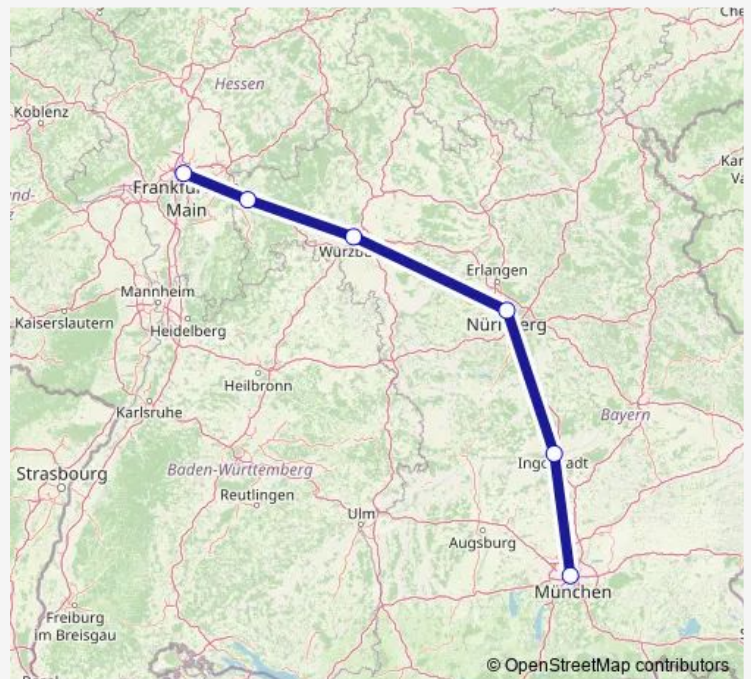

### Direction

München Hbf — Frankfurt(Main)Hbf

6 stops

[Open route schedule](#)

München Hbf

Ingolstadt Hbf

Nürnberg Hbf

Würzburg Hbf

Aschaffenburg Hbf

Frankfurt(Main)Hbf

### Route schedule

München Hbf — Frankfurt(Main)Hbf

Monday —

Tuesday —

Wednesday —

Thursday —

Friday —

Saturday 20:52

### Route info

Direction: München Hbf

Stops: 6

Trip Duration: 3 hour 11 min

ICE 1620

ICE 1620 Rail time schedules and route maps are available in an offline PDF at [busmaps.com](https://busmaps.com). Use the [busmaps.com](https://busmaps.com) website to see live bus times, train schedule or subway schedule, and step-by-step directions for all public transit in Munich