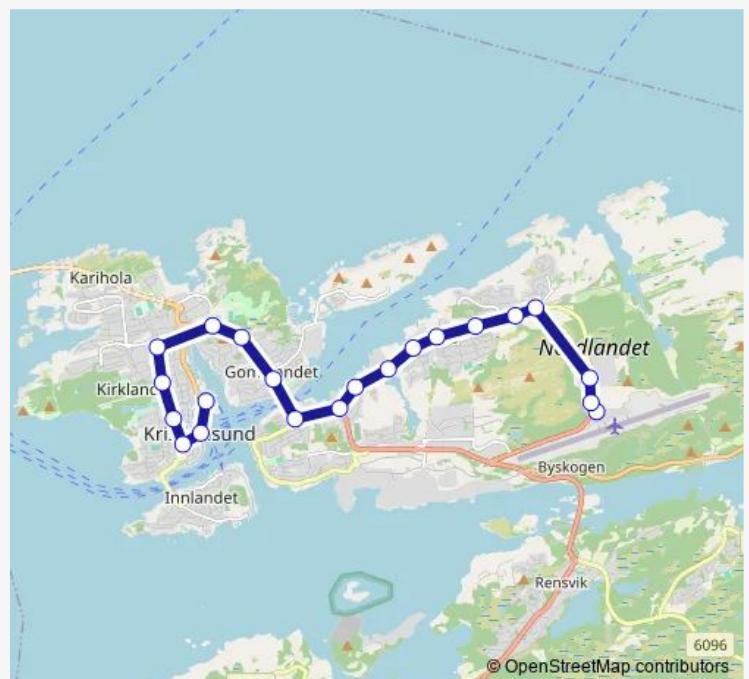

Kristiansund trafikkterminal

### Route schedule

Kristiansund lufthavn Kvernberget — Kristiansund trafikk-terminal

Monday 05:42-22:53

Tuesday 05:42-22:53

Wednesday 05:42-22:53

Thursday 05:42-22:53

Friday 05:42-22:53

Saturday 07:52-23:07

### Route info

Direction: Kristiansund lufthavn Kvernberget

Stops: 21

Trip Duration: 0 hour 18 min

802 — Dale-Kristiansund lufthavn

## Route info

Direction: Kristiansund trafikkterminal

Stops: 24

Trip Duration: 0 hour 23 min