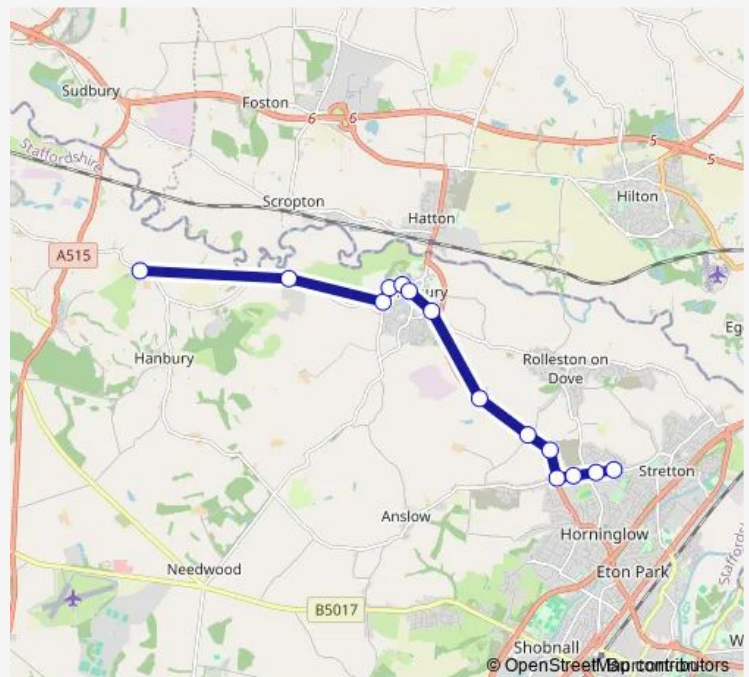

### Route schedule

Coton Hall Farm — Bitham Court

Monday 07:50

Tuesday 07:50

Wednesday 07:50

Thursday 07:50

Friday 07:50

Saturday —

### Route info

Direction: Coton Hall Farm

Stops: 14

Trip Duration: 0 hour 20 min

802 — Fauld - Tutbury - Stretton

**Direction**

Bitham Court — Coton Hall Farm

10 stops