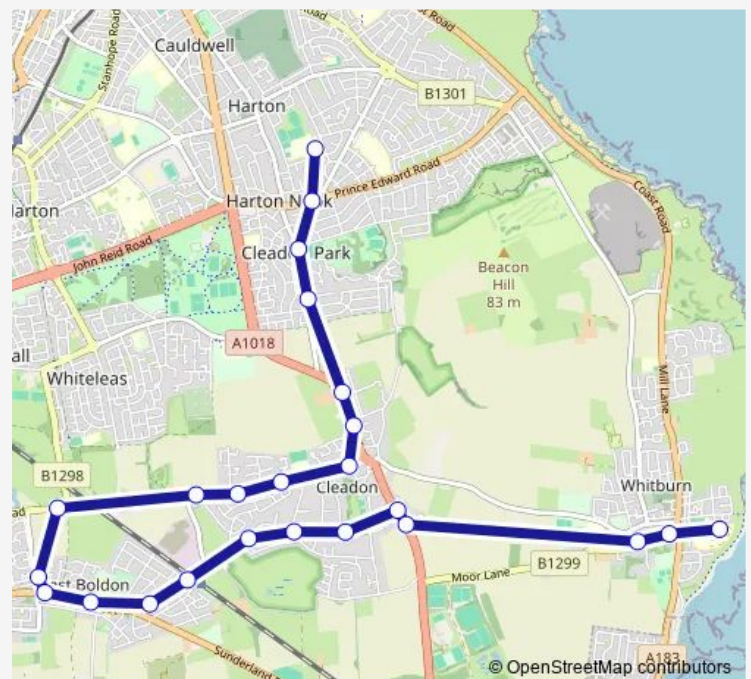

### Direction

Harton Academy — Whitburn CoE Academy

24 stops

[Open route schedule](#)

Harton Academy

Prince Edward Road-Centenary Avenue

Sunderland Road-Quarry Lane

Sunderland Road-Cleaside Avenue

### Route schedule

Harton Academy — Whitburn CoE Academy

Monday 08:05

Tuesday 08:05

Wednesday 08:05

Thursday 08:05

Friday 08:05

Saturday —

### Route info

Direction: Harton Academy

Stops: 24

Trip Duration: 0 hour 40 min

802

BusMaps

Front Street

Front Street - East Street