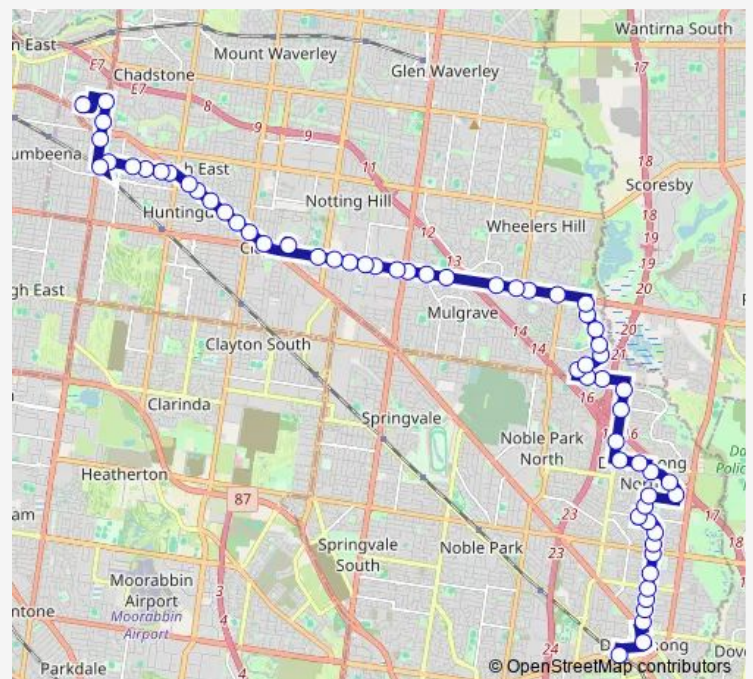

Bus 802 Chadstone SC - Dandenong

[Go to website](#)

Direction

Dandenong Station/Foster St (Dandenong) — Chadstone Shopping Centre/Eastern Access Rd (Malvern East)

62 stops

[Open route schedule](#)

- Dandenong Station/Foster St (Dandenong)
- Langhorne Pl/Langhorne St (Dandenong)
- Dandenong Market/Cleeland St (Dandenong)
- Cleeland Street Medical Centre/Cleeland St (Dandenong)
- Ann St/Cleeland St (Dandenong)
- Dandenong Hospital/Cleeland St (Dandenong)
- Chisholm Institute/Cleeland St (Dandenong)
- Oasis Pool/Cleeland St (Dandenong)
- Nicole Ave/Boyd St (Dandenong North)
- Avril St/Boyd St (Dandenong North)
- Philip St/Boyd St (Dandenong North)
- Mcfees Rd/Scullin St (Dandenong North)
- Downard Cres/Devira St (Dandenong North)
- Wooranna Park Primary School/Carlton Rd (Dandenong North)
- Adelong Ct/Loch Rd (Dandenong North)
- Fletcher Rd/Loch Rd (Dandenong North)
- Pamir St/Loch Rd (Dandenong North)
- Exner Dr/Brady Rd (Dandenong North)
- Central Ave/Brady Rd (Dandenong North)
- Park Rd/Gladstone Rd (Dandenong North)

Route schedule

Dandenong Station/Foster St (Dandenong) — Chadstone Shopping Centre/Eastern Access Rd (Malvern East)

Monday	05:49-16:15
Tuesday	05:49-16:15
Wednesday	05:49-16:15
Thursday	05:49-16:15
Friday	05:49-16:15
Saturday	—
Sunday	—

Route info

Direction: Dandenong Station/Foster St (Dandenong)

Stops: 62

Trip Duration: 1 hour 8 min

802 — Chadstone SC - Dandenong

Murray Rd/Gladstone Rd (Dandenong North)
Fillmore Rd/Gladstone Rd (Dandenong North)