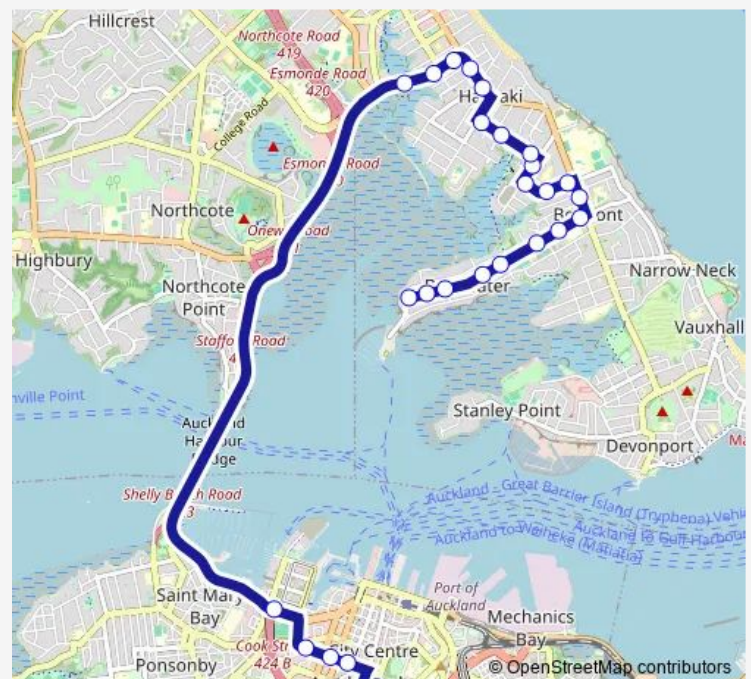

Coronation Street

Creamer Avenue/Eversleigh Road

Rutherford Street

Northboro Road/Eversleigh Road

Birchfield Road

Northboro Road/Jutland Road

Hauraki Corner

Cameron Street

Thursday 06:45-08:15

Friday 06:45-08:15

Saturday —

Sunday —

Route info

Direction: O'Neill's Park

Stops: 26

Trip Duration: 0 hour 45 min

802

BusMaps

Daldy Street

Sale Street

International Convention Centre

Wellesley Street/Federal Street

Aut

Direction

Balfour Street

O'Neill's Park

Route schedule

Aut — O'Neill's Park

Monday 16:20-17:50

Tuesday 16:20-17:50

Wednesday 16:20-17:50

Thursday 16:20-17:50