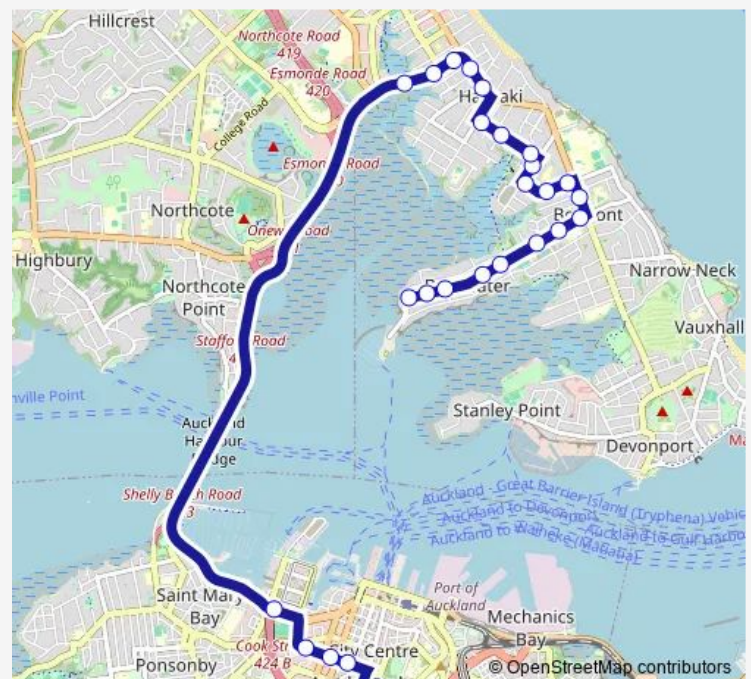

Coronation Street

Creamer Avenue/Eversleigh Road

Rutherford Street

Northboro Road/Eversleigh Road

Birchfield Road

Northboro Road/Jutland Road

Hauraki Corner

Cameron Street

Thursday 06:45-08:15

Friday 06:45-08:15

Saturday —

Sunday —

Route info

Direction: O'Neill's Park

Stops: 26

Trip Duration: 0 hour 45 min

802

BusMaps

Daldy Street

Sale Street

International Convention Centre

Wellesley Street/Federal Street

AUT

Direction

Balfour Street

O'Neill's Park

Route schedule

AUT — O'Neill's Park

Monday 16:20-17:50

Tuesday 16:20-17:50

Wednesday 16:20-17:50

Thursday 16:20-17:50