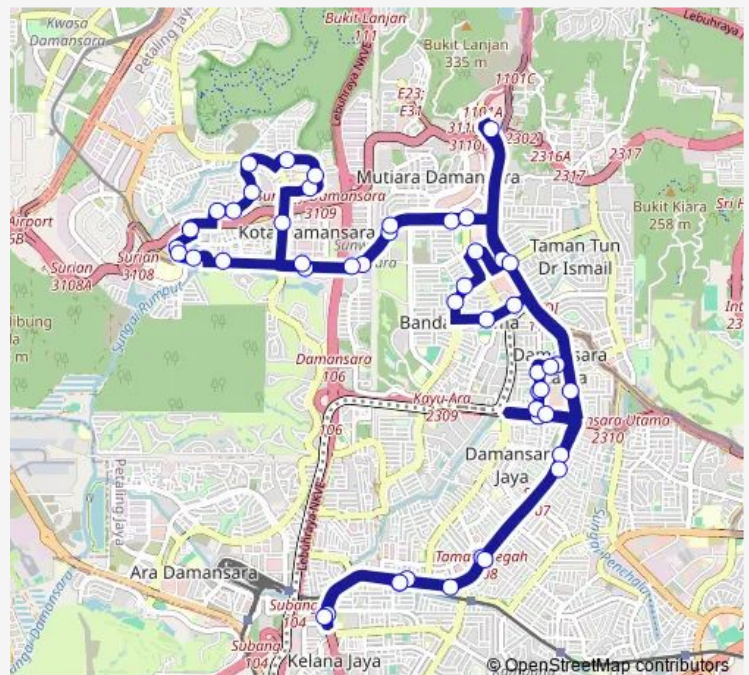

Pj387 MRT Surian

**Route schedule**

Pj585 LRT Kelana Jaya — Pj585 LRT Kelana Jaya

Monday 06:00-23:30

Tuesday 06:00-23:30

Wednesday 06:00-23:30

Thursday 06:00-23:30

Friday 06:00-23:30

Saturday 06:00-23:30

Sunday 06:00-23:30

**Route info**

Direction: Pj585 LRT Kelana Jaya

Stops: 48

Trip Duration: 2 hour 5 min

802 — Stesen LRT Kelana Jaya ~ Kota Damansara

Pj87 Sunsuria