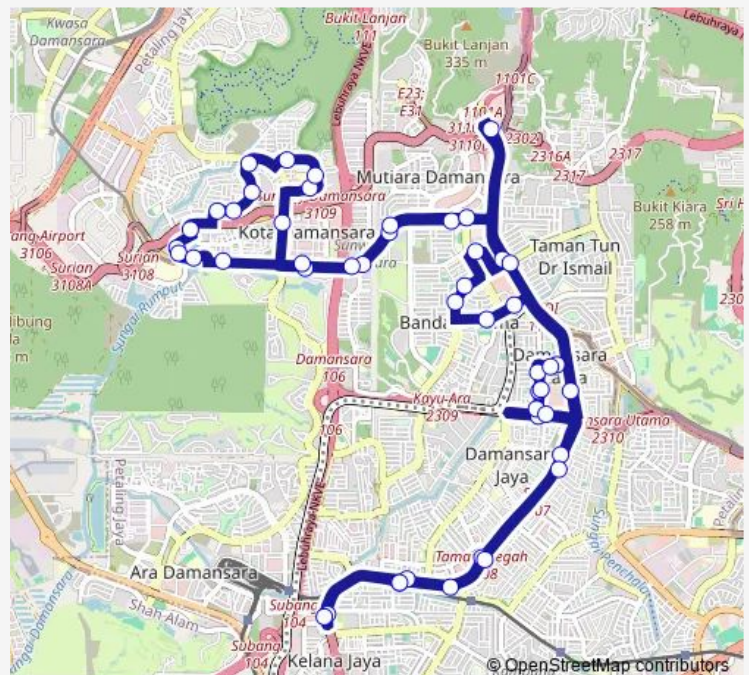

Pj383 Pelangi Astana

Pj384 Shell Sunway Damansara

Pj387 MRT Surian

Route schedule

Pj585 LRT Kelana Jaya — Pj585 LRT Kelana Jaya

Monday 06:00-23:30

Tuesday 06:00-23:30

Wednesday 06:00-23:30

Thursday 06:00-23:30

Friday 06:00-23:30

Saturday 06:00-23:30

Sunday 06:00-23:30

Route info

Direction: Pj585 LRT Kelana Jaya

Stops: 48

Trip Duration: 1 hour 55 min