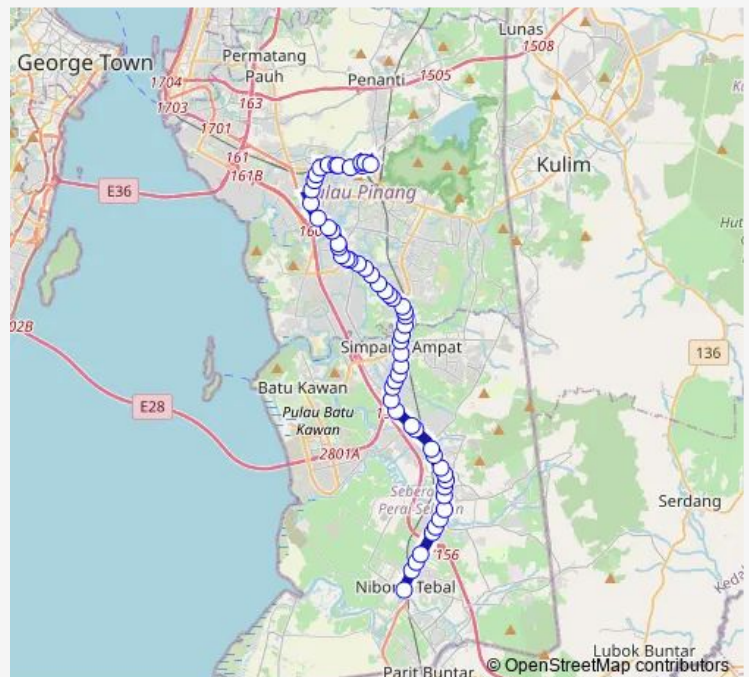

### Route schedule

(M1) The Summit — Hub Nibong Tebal

Monday 06:00-22:00

Tuesday 06:00-22:00

Wednesday 06:00-22:00

Thursday 06:00-22:00

Friday 06:00-22:00

Saturday 06:00-21:30

### Route info

Direction: (M1) The Summit

Stops: 54

Trip Duration: 1 hour 20 min

802

BusMaps

Taman Industri Ringan

Essex