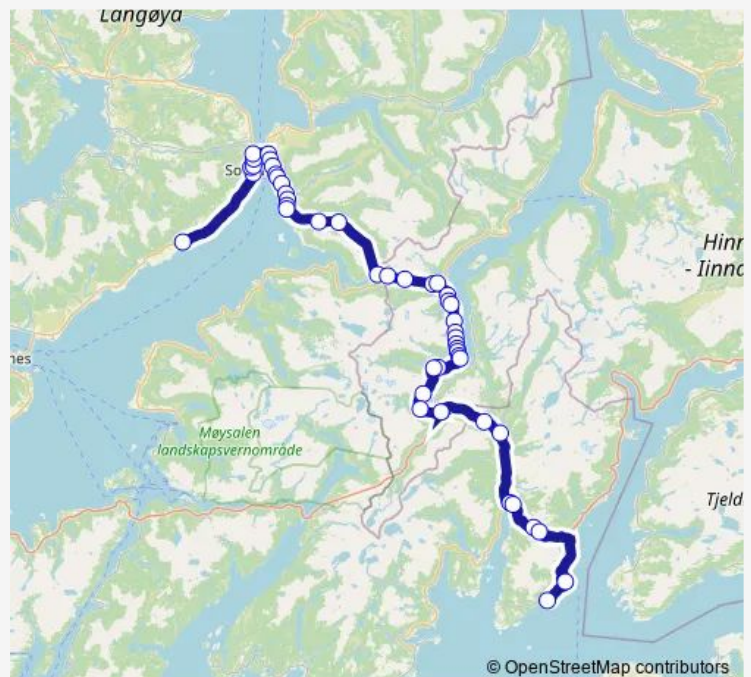

### Route schedule

Fenesveien kryss — Kleiva

Monday	07:05
Tuesday	07:05
Wednesday	07:05
Thursday	07:05
Friday	07:05
Saturday	—
Sunday	—

### Route info

Direction: Fenesveien kryss

Stops: 45

Trip Duration: 1 hour 20 min

802 — Sortland-Lødingen

BusMaps

Torneset

Langvassbukt