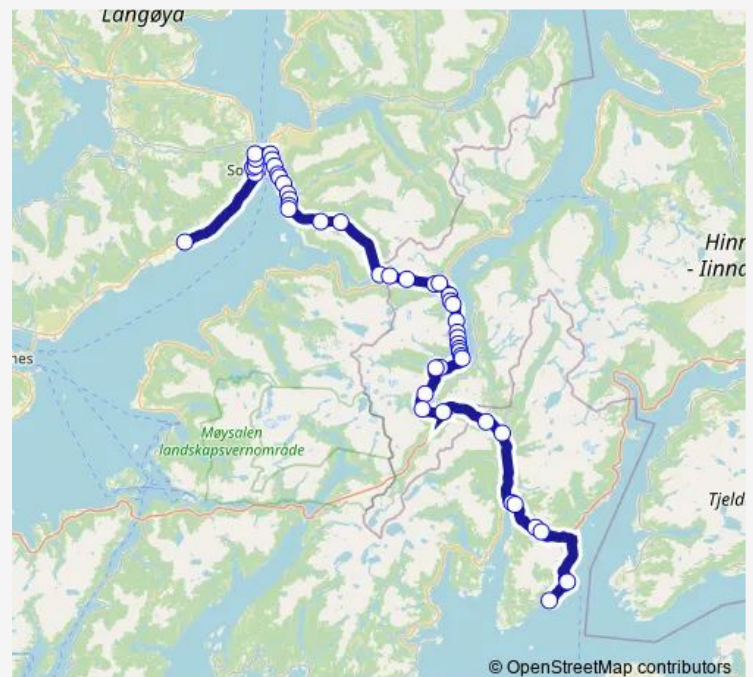

Friday 07:05

Saturday —

Sunday —

Route info

Direction: Fenesveien kryss

Stops: 45

Trip Duration: 1 hour 20 min

802 — Sortland-Lødingen

BusMaps

Torneset

Langvassbukt

Hinnøysenteret

Langvatnet

Langvassdalen

Langvasseidet kryss

Kjerringnesdal kryss