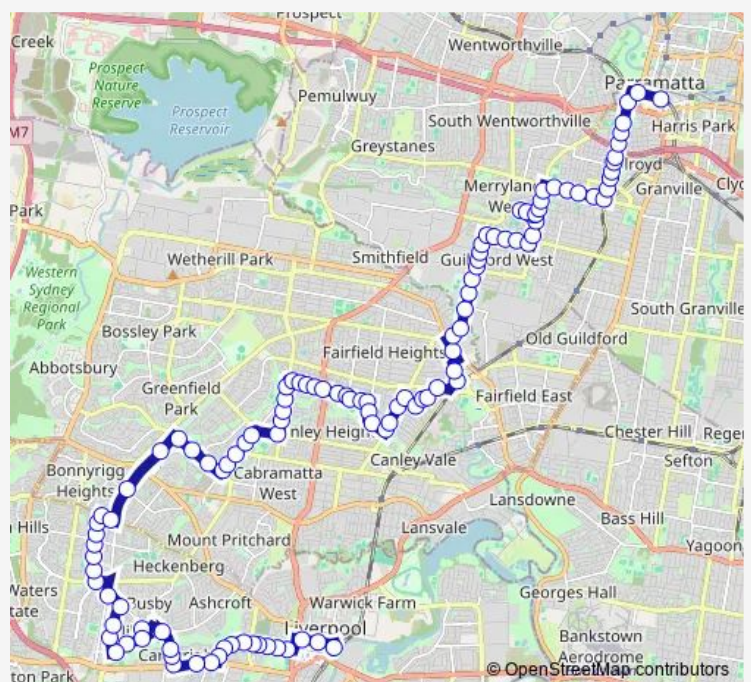

Fowler Rd Opp Edna Av

Fowler Rd Before Charlotte St

Albert St After Fowler Rd

Route schedule

Parramatta Station, Stand B2 — Liverpool Station, Stand A

Monday 04:00-08:38

Tuesday 04:00-06:02

Wednesday 04:00-06:02

Thursday 04:00-06:02

Friday 04:00-06:02

Saturday 05:56-06:56

Sunday 06:53-08:38

Route info

Direction: Parramatta Station, Stand B2

Stops: 111

Trip Duration: 1 hour 21 min

802 — Parramatta to Liverpool via Guildford West

Albert St Before Frank St

Albert St After Palmer St

Albert St Opp Albert St Shops

Albert Street Park, Albert St

Fairfield Rd Opp Sandra Street Park

Fairfield Rd Opp Winston Av

Fairfield Rd At Malouf St

Fairfield Rd At Edward St

Fairfield Rd Opp Fairfield Rd Shops

Fairfield Rd At Hunt St

Fairfield Rd At Dennistoun Av

Fairfield Rd Opp Foray St

Fairfield Rd Opp Fairfield Rd Park

Polding St North At Ace Av