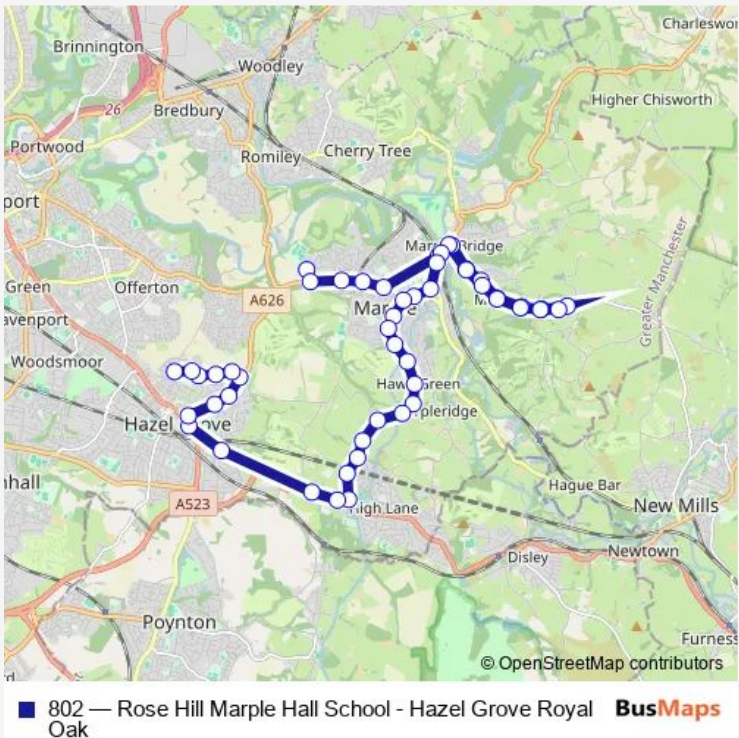

Bus 802 Marple Hall School - Hazel Grove

[Go to website](#)

**Direction**  
 Marple Hall School — Royal Oak  
 50 stops  
[Open route schedule](#)

- Marple Hall School
- Hilltop Drive
- Rose Hill Station
- The Drive
- Bowden Lane
- Marple Station
- Marple Bridge
- Towncliffe Lane
- Highfield Road
- Royal Oak
- Sports Club
- Damsteads Farm
- Mellor Terminus
- Longhurst Lane
- Damsteads Farm
- Sports Club
- Royal Oak
- Highfield Road
- Towncliffe Lane
- Marple Bridge
- Marple Station

Route schedule  
 Marple Hall School — Royal Oak

Monday	14:20
Tuesday	15:10
Wednesday	15:10
Thursday	15:10
Friday	15:10
Saturday	—
Sunday	—

Route info  
 Direction: Marple Hall School  
 Stops: 50  
 Trip Duration: 1 hour 0 min

Brabyns Brow

St Martins Road

Navigation

Priory House

Brindley Avenue

Cotefield Close

Brook Drive

Goyt Mill

## Route info

Direction: Royal Oak

Stops: 51

Trip Duration: 1 hour 8 min

Navigation

St Martins Road

Brabyns Brow

Marple Station