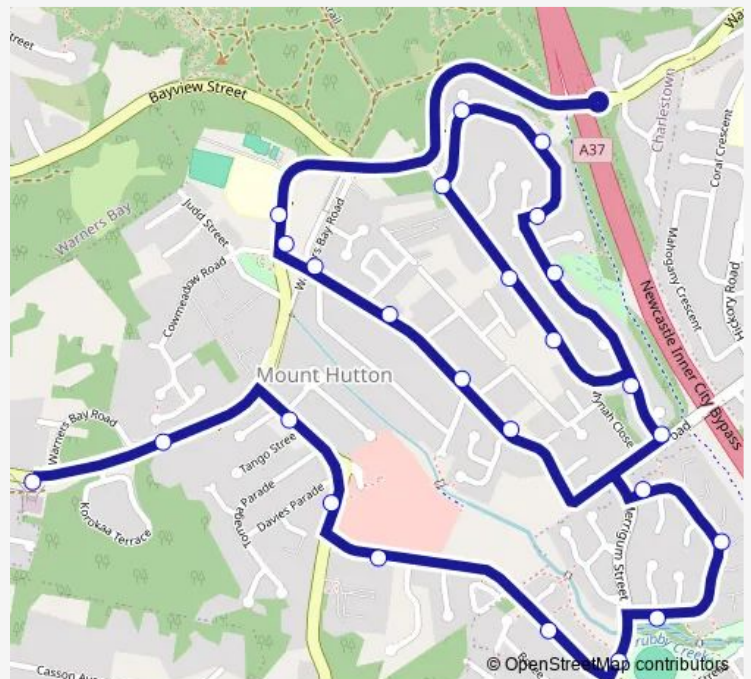

Thursday 15:00

Friday 15:00

Saturday —

Sunday —

Route info

Direction: Mount Hutton Public School, Dunkley Pde

Stops: 25

Trip Duration: 0 hour 18 min

802 — Mount Hutton Public School to Burton and Warners Bay Rd

Wilsons Rd Opp Lake Macquarie Fair

Wilsons Rd Opp Lake Macquarie Fair

Wilsons Rd At Tango St

Warners Bay Opp Old Warners Bay Rd

192 Warners Bay Rd

Monday 08:25

Tuesday 08:25

Wednesday 08:25

Thursday 08:25

Friday 08:25

Saturday —

Sunday —

Route info

Direction: Warners Bay Rd Opp Burton Rd

Stops: 27

Trip Duration: 0 hour 20 min

Wilsons Rd At Tango St

Mullington Park, Dunkley Pde

Mount Hutton Public School, Dunkley Pde

802 School Bus time schedules and route maps are available in an offline PDF at busmaps.com. Use the busmaps.com website to see live bus times, train schedule or subway schedule, and step-by-step directions for all public transit in Newcastle