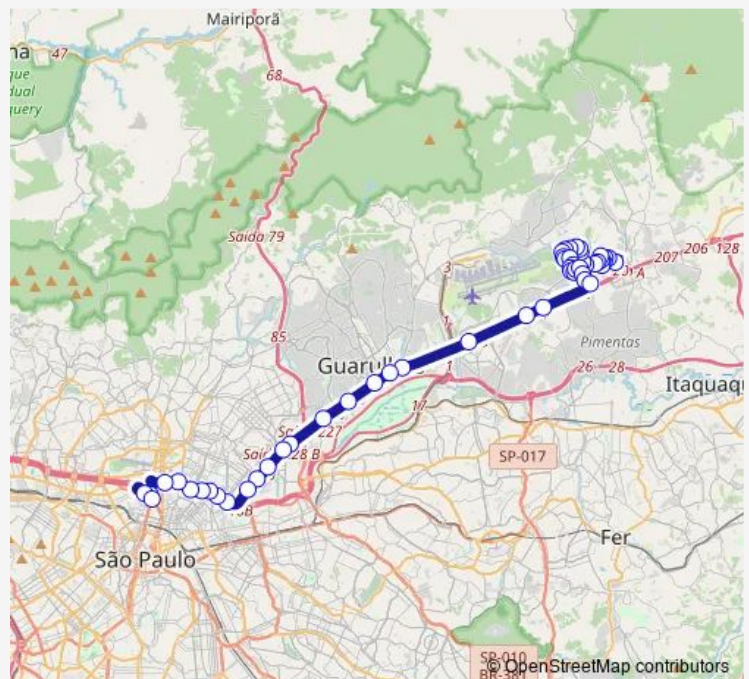

Monday 06:55-23:05

Tuesday 06:55-23:05

Wednesday 06:55-23:05

Thursday 06:55-23:05

Friday 06:55-23:05

Saturday —

Sunday —

Route info

Direction: Terminal do Metro Armenia

Stops: 67

Trip Duration: 1 hour 45 min

Rua Ciro Soares de Almeida 706 - Parada Novo Mundo III
- Jardim Andarai Sao Paulo - SP 02147-090 Brasil

R. Ciro Soares De Almeida 1240 - Parque Novo Mundo
Sao Paulo - SP 02176-030 Brasil