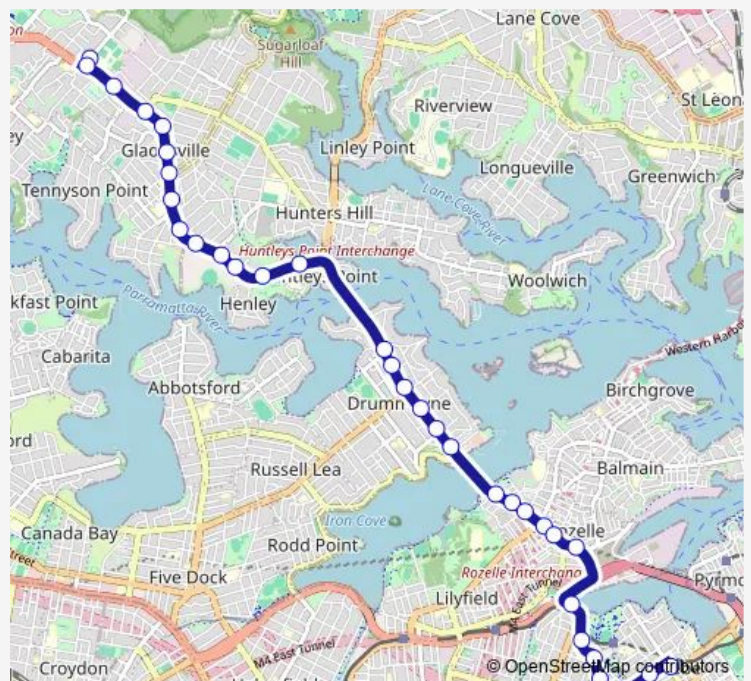

School Bus 613w Holy Cross College Ryde to Glebe

[Go to website](#)

Direction

Holy Cross College, Cressy Rd — Glebe Point Rd Opp Glebe Library

33 stops

[Open route schedule](#)

- Holy Cross College, Cressy Rd
- Holy Cross College, Victoria Rd
- Victoria Rd Opp Weaver St
- Victoria Rd At Monash Rd
- Victoria Rd At Westminster Rd
- Victoria Rd Opp Gerard St
- Gladeshill Presbyterian Church, Victoria Rd
- Victoria Rd Before Cowell St
- Victoria Rd After Batemans Rd
- Victoria Rd Opp Gladesville Hospital
- Victoria Rd At Salter St
- Victoria Rd After Salter St
- Victoria Rd Opp Gladesville Reserve
- Victoria Rd Opp Riverside Girls High School
- Victoria Rd After Wolseley St
- Victoria Rd Before Seymour St
- Victoria Rd Before Lyons Rd
- Victoria Rd At Edwin St
- Victoria Rd Before Day St
- Victoria Rd After Park Av
- Victoria Rd Opp Clubb St

Route schedule

Holy Cross College, Cressy Rd — Glebe Point Rd Opp Glebe Library

Monday	15:25
Tuesday	15:25
Wednesday	15:25
Thursday	14:35
Friday	15:25
Saturday	—
Sunday	—

Route info

Direction: Holy Cross College, Cressy Rd

Stops: 33

Trip Duration: 0 hour 26 min

613w — Holy Cross College Ryde to Glebe

Victoria Rd After Terry St

Victoria Rd At Wellington St

Victoria Rd After Darling St

Victoria Rd Before Evans St

Victoria Rd At Loughlin St

Rozelle Bay, The Crescent

The Crescent Opp Trafalgar St

The Crescent After Nelson St

The Crescent Before Scotsman St

Minogue Cres Before Wigram Rd

Wigram Rd At Bell Lane

Glebe Point Rd Opp Glebe Library

613w School Bus time schedules and route maps are available in an offline PDF at busmaps.com. Use the busmaps.com website to see live bus times, train schedule or subway schedule, and step-by-step directions for all public transit in Sydney