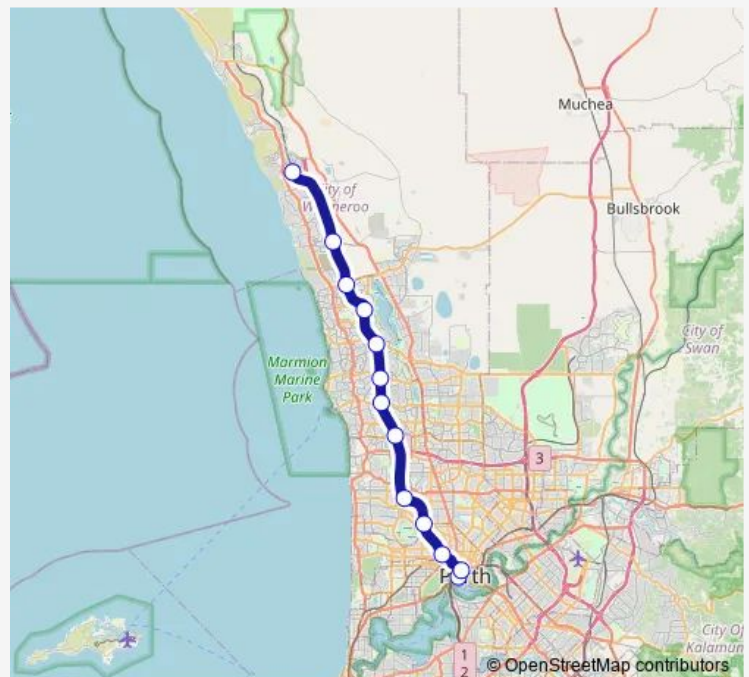

Edgewater Stn Platform 1

Whitfords Stn Platform 1

Greenwood Stn Platform 1

Warwick Stn Platform 1

Stirling Stn Platform 1

Glendalough Stn Platform 1

Leederville Stn Platform 1

Perth Stn Platform 6

### Route schedule

Butler Stn Platform 1 — Perth Stadium Stn Platform 3

Monday —

Tuesday —

Wednesday —

Thursday —

Friday —

Saturday 10:35

### Route info

Direction: Butler Stn Platform 1

Stops: 13

Trip Duration: 0 hour 48 min

Joondalup Line

**Direction**

Elizabeth Quay Stn Platform 1 — Butler Stn Platform 2

13 stops

## Route info

Direction: Elizabeth Quay Stn Platform 1

Stops: 13

Trip Duration: 0 hour 44 min