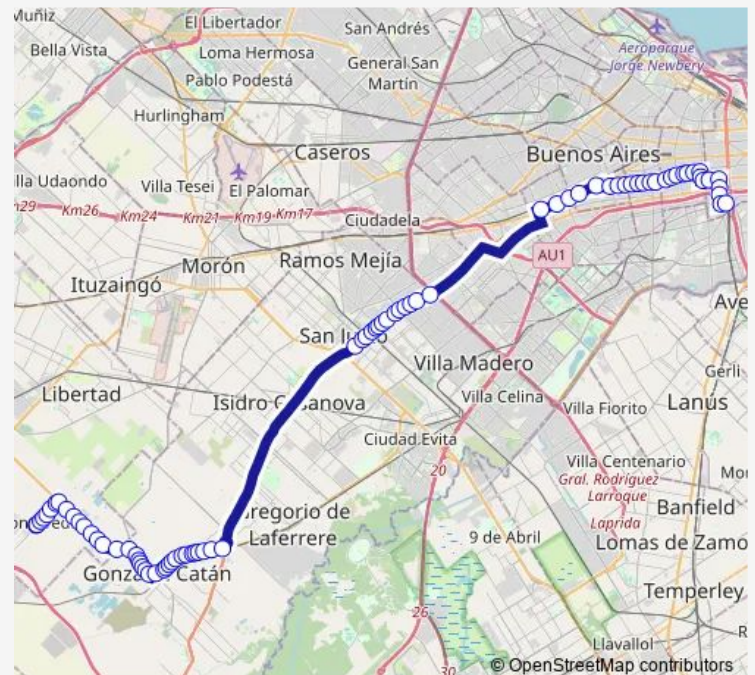

Thursday 06:00-21:00

Friday 06:00-21:00

Saturday 06:00-21:00

Sunday 06:00-21:00

Route info

Direction: 1788 Salta

Stops: 75

Trip Duration: 1 hour 58 min

96AB — Jnamba096

5435 Rivadavia Av.

5735 Rivadavia Av.

6257 Rivadavia Av.

6675 Rivadavia Av.

7183 Rivadavia Av.

BRIGADIER GENERAL JUAN MANUEL DE ROSAS 22

Brigadier General Juan Manuel DE Rosas 260

Friday 04:05-20:00

Saturday 04:05-20:00

Sunday 04:05-20:00

Route info

Direction: DE LOS Italianos 3799-3999

Stops: 79

Trip Duration: 1 hour 58 min

José María Moreno 121-199