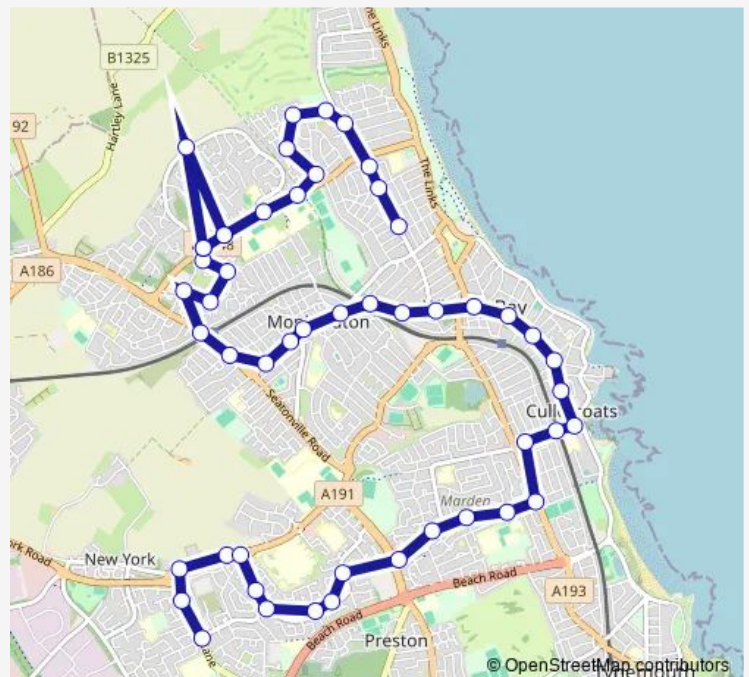

John Street

Whitley Road-Grafton Road

Whitley Road-Egremont Place

Route schedule

Billy Mill Lane-Whitehouse Lane — Ilfracombe Gardens

Monday 15:15

Tuesday 15:15

Wednesday 15:15

Thursday 15:15

Friday 15:15

Saturday —

Sunday —

Route info

Direction: Billy Mill Lane-Whitehouse Lane

Stops: 51

Trip Duration: 0 hour 35 min