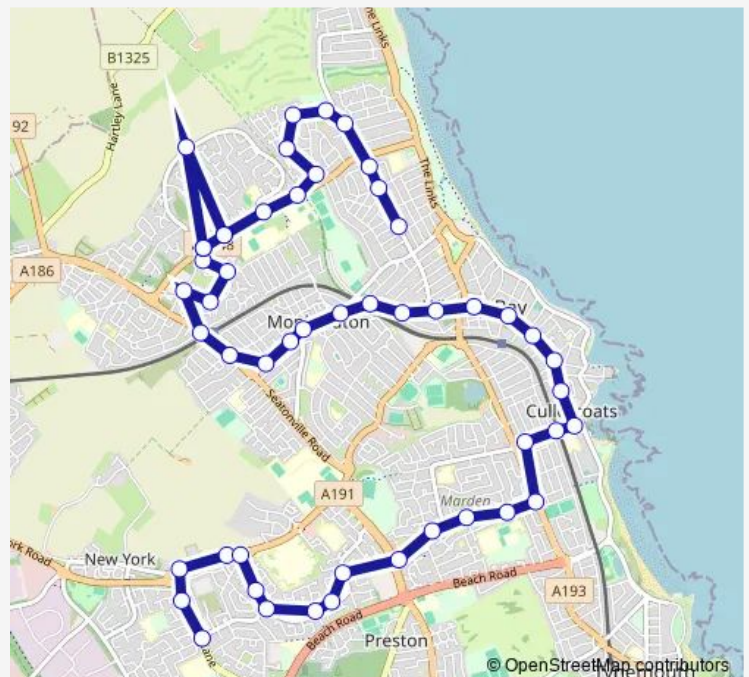

John Street

Whitley Road-Grafton Road

Whitley Road-Egremont Place

Route schedule

Billy Mill Lane-Whitehouse Lane — Ilfracombe Gardens

Monday 15:15

Tuesday 15:15

Wednesday 15:15

Thursday 15:15

Friday 15:15

Saturday —

Sunday —

Route info

Direction: Billy Mill Lane-Whitehouse Lane

Stops: 51

Trip Duration: 0 hour 35 min