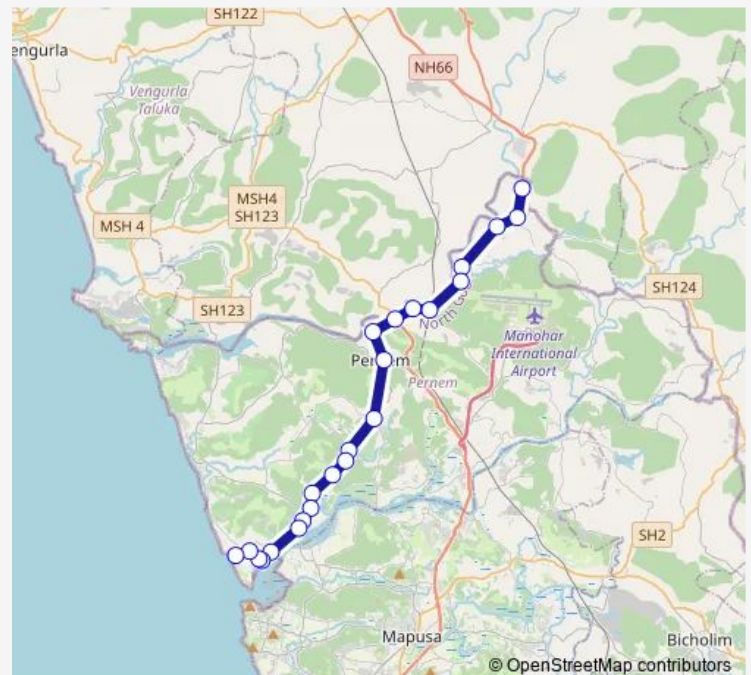

### Route schedule

Patradevi, Dairy — Morjim Beach

Monday 18:20

Tuesday 18:20

Wednesday 18:20

Thursday 18:20

Friday 18:20

Saturday 18:20

### Route info

Direction: Patradevi, Dairy

Stops: 23

Trip Duration: 1 hour 10 min

■ PRV218 — Patradevi - Morjim

Morjim School

Morjim Beach

PRV218 Bus time schedules and route maps are available in an offline PDF at [busmaps.com](https://busmaps.com). Use the [busmaps.com](https://busmaps.com) website to see live bus times, train schedule or subway schedule, and step-by-step directions for all public transit in Pernem