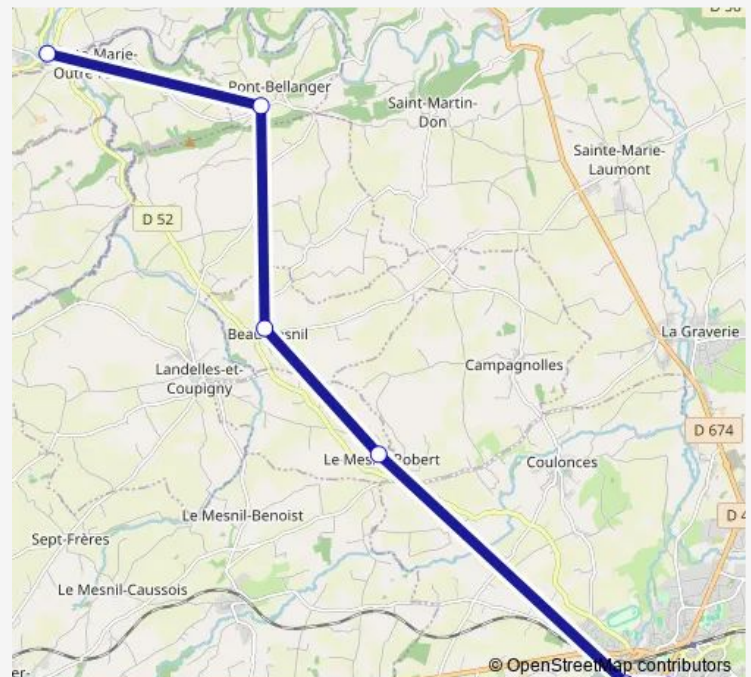

Bus Ligne 188 A188

[Go to website](#)

Direction

Vire: lycée jean mermoz — Pont Farcy: bourg

7 stops

[Open route schedule](#)

Vire: lycée jean mermoz

Vire: champ de foire

Vire: marie curie

LE Mesnil Robert: bourg

Beaumesnil: bourg

Pont Bellanger: la paillardiere

Pont Farcy: bourg

Route schedule

Vire: lycée jean mermoz — Pont Farcy: bourg

Monday 18:13

Tuesday 18:13

Wednesday 13:23

Thursday 18:13

Friday 18:13

Saturday —

Sunday —

Route info

Direction: Vire: lycée jean mermoz

Stops: 7

Trip Duration: 0 hour 47 min

■ Ligne 188 — A188

Direction

Pont Farcy: bourg — Vire: lycée jean mermoz

7 stops

[Open route schedule](#)

Pont Farcy: bourg