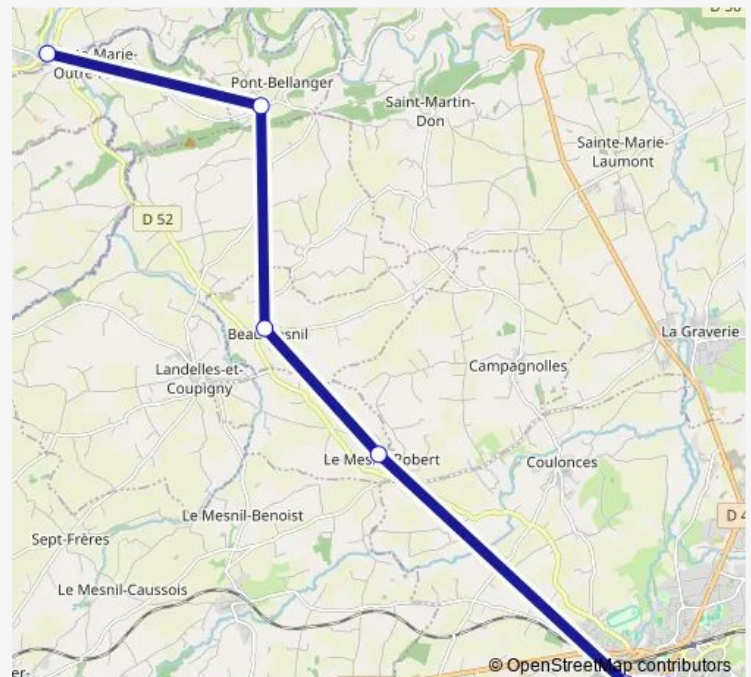

Bus LIGNE 188 A188

[Go to website](#)

Direction

Vire: lycée jean mermoz — Pont Farcy: bourg

7 stops

[Open route schedule](#)

Vire: lycée jean mermoz

Vire: champ de foire

Vire: marie curie

LE Mesnil Robert: bourg

Beaumesnil: bourg

Pont Bellanger: la paillardiere

Pont Farcy: bourg

Route schedule

Vire: lycée jean mermoz — Pont Farcy: bourg

Monday 18:13

Tuesday 18:13

Wednesday 13:23

Thursday 18:13

Friday 18:13

Saturday —

Sunday —

Route info

Direction: Vire: lycée jean mermoz

Stops: 7

Trip Duration: 0 hour 47 min

LIGNE 188 — A188

Direction

Pont Farcy: bourg — Vire: lycée jean mermoz

7 stops

[Open route schedule](#)

Pont Farcy: bourg