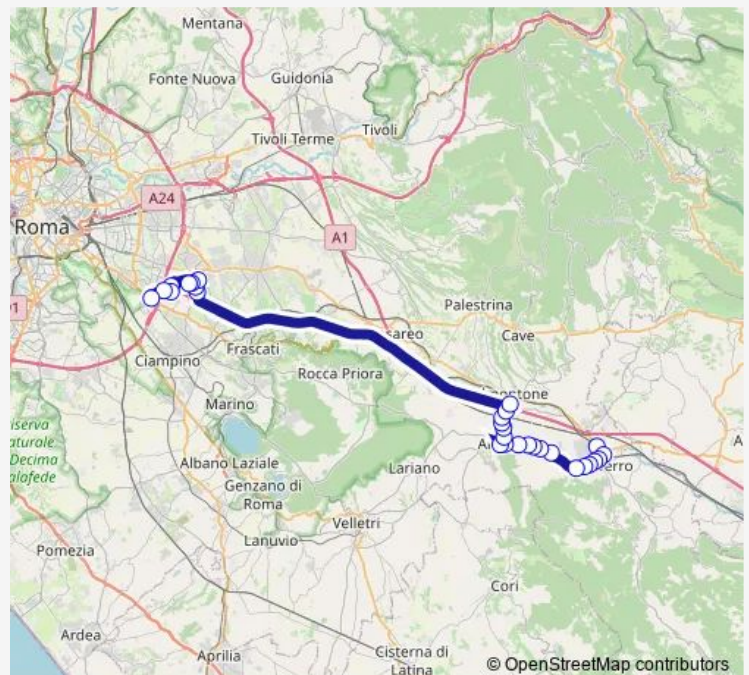

Valmontone | Casello # f13681

Roma | Via Passolombardo Via Carpenè # f15080

Route schedule

Colferro | Stazione FS # f4930 — Roma | Anagnina (Metro A) # f3583

Monday 06:50

Tuesday 06:50

Wednesday 06:50

Thursday 06:50

Friday 06:50

Saturday —

Sunday —

Route info

Direction: Colferro | Stazione FS # f4930

Stops: 29

Trip Duration: 1 hour 9 min

Colferro Scalo - Roma Anagnina # Cf035a