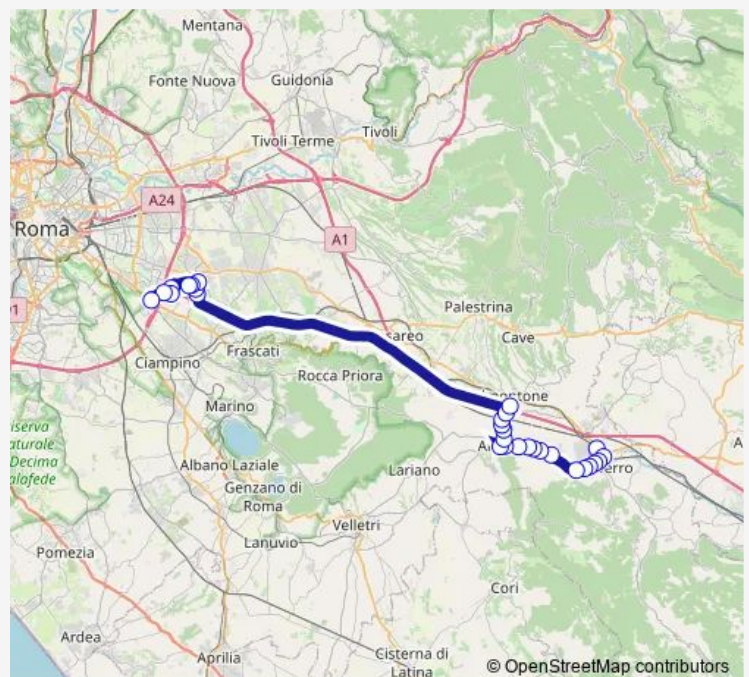

Valmontone | Casello # f13681

Roma | Via Passolombardo Via Carpenè # f15080

**Route schedule**

Colferro | Stazione FS # f4937 — Roma | Anagnina (Metro A) # f3583

Monday 06:50

Tuesday 06:50

Wednesday 06:50

Thursday 06:50

Friday 06:50

Saturday —

Sunday —

**Route info**

Direction: Colferro | Stazione FS # f4937

Stops: 29

Trip Duration: 1 hour 9 min

Colferro Scalo - Roma Anagnina # Cf035a

Roma | Univ. Tor Vergata (Facoltà di Scienze) # f15082

Roma | Via Carnevale Via Alimena # f15084

Roma | Via Alimena Via Raimondo # f15086

Roma | Anagnina (Metro A) # f3583

Bus time schedules and route maps are available in an offline PDF at [busmaps.com](https://busmaps.com). Use the [busmaps.com](https://busmaps.com) website to see live bus times, train schedule or subway schedule, and step-by-step directions for all public transit in Ardena