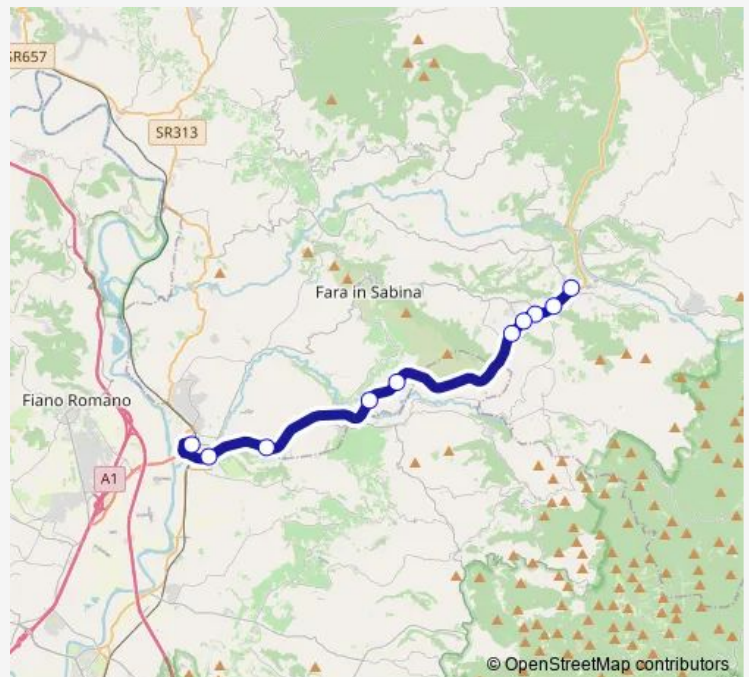

Fara Sabina | Via Salaria Via Crescenzi # f1102

Montelibretti | Borgo Santa Maria # f1106

Fara Sabina | Via Salaria (Passo Corese) # f1108

MONTELIBRETTI | Stazione FS # f9958

Route schedule

POGGIO MOIANO | Zona Industriale Osteria Nuova # f9806 — MONTELIBRETTI | Stazione FS # f9958

Monday	16:30
Tuesday	16:30
Wednesday	16:30
Thursday	16:30
Friday	16:30
Saturday	17:40-20:00
Sunday	—

Route info

Direction: POGGIO MOIANO | Zona Industriale Osteria Nuova # f9806

Stops: 10

Trip Duration: 0 hour 30 min