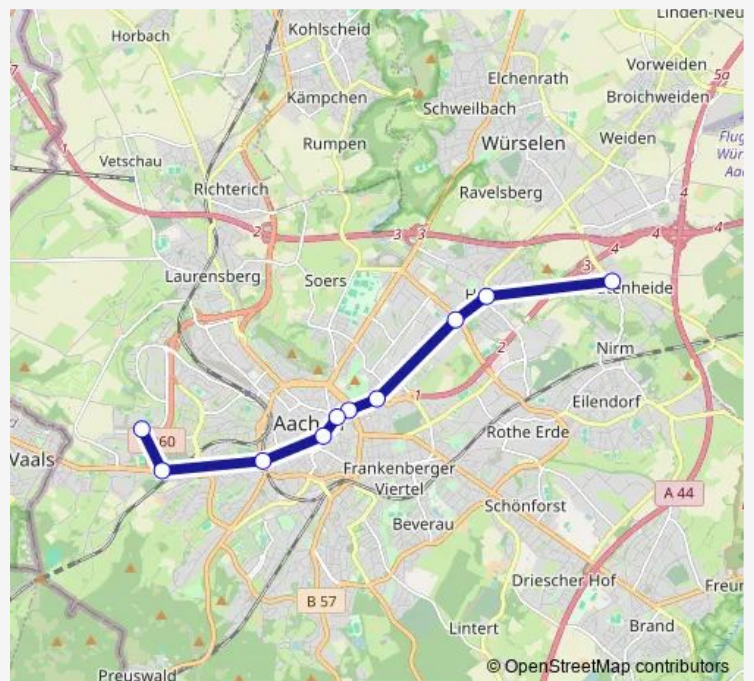

Blücherplatz sw

Hansemannplatz 1er->BF H1

Aachen Bushof H11

Elisenbrunnen H4

Schanz lw (5er) H6

Westfriedhof lw

Uniklinik H2

Route schedule

Verlautenheide Endstraße lw -> AC Kr (Li.16) — Uniklinik H2

Monday 15:51

Tuesday 15:51-17:51

Wednesday 15:51

Thursday 15:51

Friday 15:51-17:51

Saturday —

Sunday —

Route info

Direction: Verlautenheide Endstraße lw -> AC Kr (Li.16)

Stops: 10

Trip Duration: 0 hour 30 min

Sb71

Direction

Verlautenheide Endstraße lw -> AC Kr (Li.16) — Uniklinik H4

10 stops

Thursday 06:51-19:51

Friday 06:51-19:51

Saturday —

Sunday —

Route info

Direction: Verlautenheide Endstraße lw -> AC Kr (Li.16)

Stops: 10

Trip Duration: 0 hour 30 min