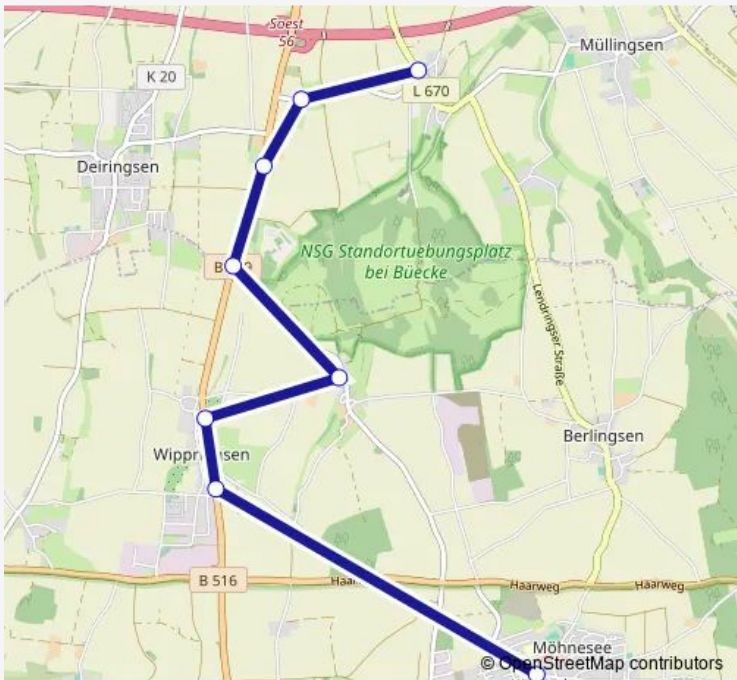

Bus T55 Körbecke, Haus des Gastes - Hiddingsen, Lanner

[Go to website](#)

**Direction**  
 Hiddingsen, Lanner — Körbecke, Haus des Gastes  
 8 stops  
[Open route schedule](#)

- Hiddingsen, Lanner
- Ruploh, Ortsmitte
- Ruploh, Schuerhoff
- Soest, Abzw. Büecke
- Büecke, Wippringser Weg
- Wippringen
- Wippringen, Milchweg (B 229)
- Körbecke, Haus des Gastes

Route schedule  
 Hiddingsen, Lanner — Körbecke, Haus des Gastes

Monday	08:45-18:45
Tuesday	08:45-14:45
Wednesday	—
Thursday	—
Friday	08:45-18:45
Saturday	08:45-14:45
Sunday	12:45-16:45

Route info  
 Direction: Hiddingsen, Lanner  
 Stops: 8  
 Trip Duration: 0 hour 12 min

■ T55 — Körbecke, Haus des Gastes - Hiddingsen, Lanner **BusMaps**

## Route info

Direction: Körbecke, Haus des Gastes

Stops: 8

Trip Duration: 0 hour 14 min

T55 Bus time schedules and route maps are available in an offline PDF at [busmaps.com](https://busmaps.com). Use the [busmaps.com](https://busmaps.com) website to see live bus times, train schedule or subway schedule, and step-by-step directions for all public transit in Soest