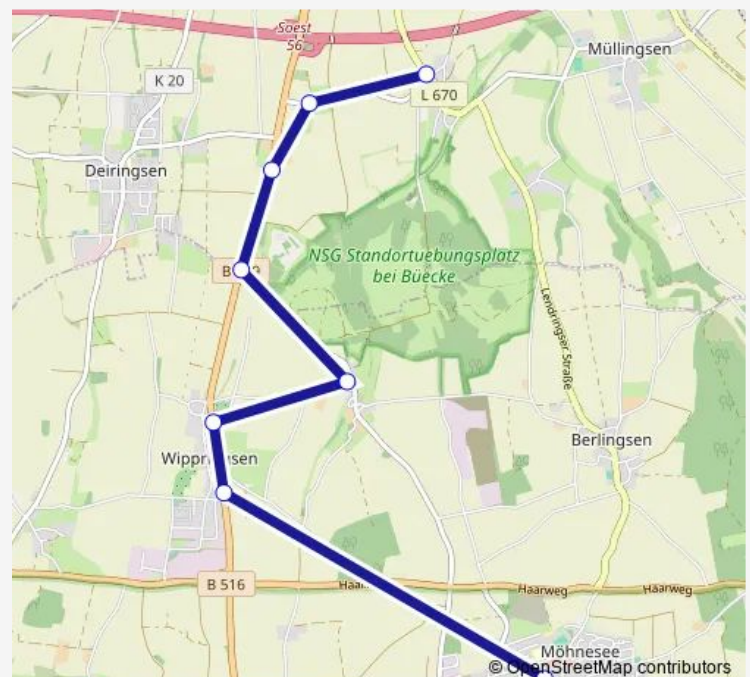

Bus T55

[Go to website](#)

Direction

Körbecke, Haus des Gastes — Hiddingsen, Lanner

8 stops

[Open route schedule](#)

Körbecke, Haus des Gastes

Wippringsen, Milchweg (B 229)

Wippringsen

Büecke, Wippringser Weg

Soest, Abzw. Büecke

Ruploh, Schuerhoff

Ruploh, Ortsmitte

Hiddingsen, Lanner

Route schedule

Körbecke, Haus des Gastes — Hiddingsen, Lanner

Monday 06:48

Tuesday 06:48

Wednesday 06:48

Thursday 06:48

Friday 06:48

Saturday —

Sunday —

Route info

Direction: Körbecke, Haus des Gastes

Stops: 8

Trip Duration: 0 hour 16 min

T55

BusMaps

T55 Bus time schedules and route maps are available in an offline PDF at busmaps.com. Use the busmaps.com website to see live bus times, train schedule or subway schedule, and step-by-step directions for all public transit in Soest