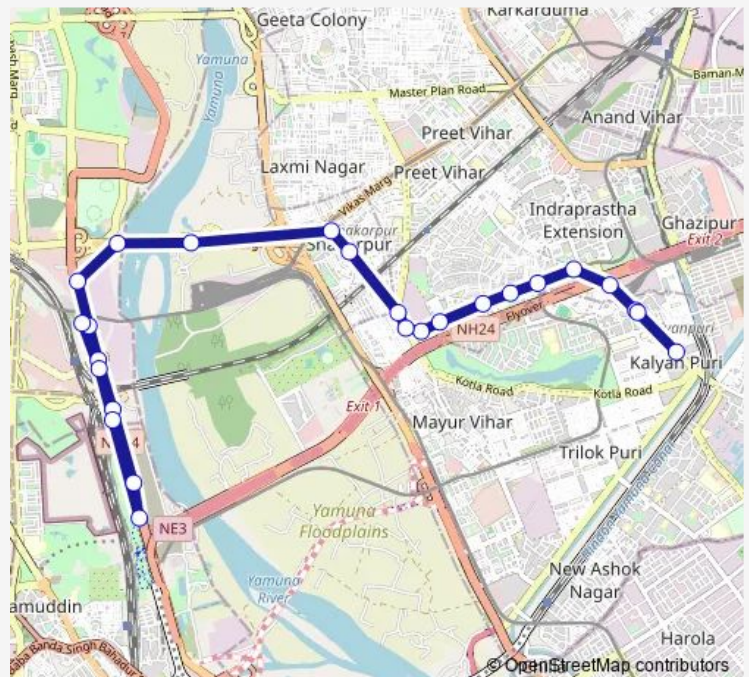

Bus 391stldown

[Go to website](#)

Direction

Kalyan Puri Terminal — Indraprastha Cluster Depot

25 stops

[Open route schedule](#)

- Kalyan Puri Terminal
- Samudaya Bhawan Khichripur Village
- Khichripur Village
- East Vinod Nagar
- Ras Vihar Apartment (PS Madhu Vihar)
- Saraswati Kunj
- Press Apartment
- Govt Model School / Ambedkar Park
- Dharma Apartment
- Mother Dairy Crossing
- Mother Dairy
- Ganesh Nagar
- Shakar Pur School Block
- Laxmi Nagar / Shakarpur Crossing
- Rainy Well
- Delhi Secretariat
- IP Power House / ITO Ring Road
- Indraprastha Depot
- Pragati Power Station
- Railway Road Bridge
- Nizamuddin Road Bridge

Route schedule

Kalyan Puri Terminal — Indraprastha Cluster Depot

Monday	20:59-23:00
Tuesday	20:59-23:00
Wednesday	20:59-23:00
Thursday	20:59-23:00
Friday	20:59-23:00
Saturday	20:59-23:00
Sunday	20:59-23:00

Route info

Direction: Kalyan Puri Terminal

Stops: 25

Trip Duration: 0 hour 52 min

■ 391stldown

Indraprastha Park

Railway Road Bridge

Pragati Power Station